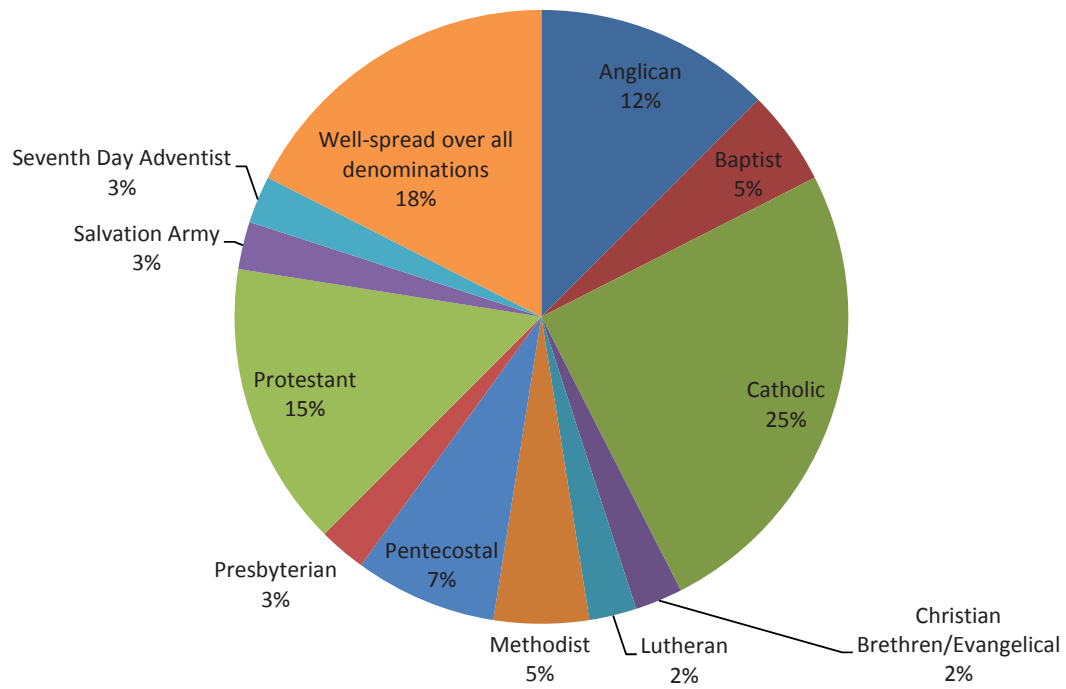

## Dominant Denominations of Collections

TABLE 2 2011 LIBRARY STAFF

ABC	INSTITUTION	STATE NZ	PROF. POSITIONS	PARA-PROF. POSITIONS	SUPPORT STAFF POSITIONS	VOLUNTEERS	TOTAL STAFF
			[1]	[2]	[3]	[4]	[5]
A	Adelaide Theological Library	SA	1.7	0.5	0.08	0.15	2.43
C	Alphacrucis College	NSW	1	0.4	0.4		1.80
C	Australian Catholic University (6 libraries)	AUST	43.3	27.4	21.6		92.30
C	Avondale College of Higher Education	NSW	6.2	2.8	0.5		9.50
B	Benedictine Community of New Norcia	WA	0.6			2	2.60
C	Bethlehem Tertiary Institute	NZ	1		0.2		1.20
A	Booth College of Mission	NZ	1				1.00
A	Camden Theological Library	NSW	1	1.25	0.75		3.00
A	Carey Baptist College	NZ	3				3.00
B	Catholic Education Office	SA	1	1		0.4	2.40
B	Catholic Library of Western Australia	WA	3	2	3		8.00
A	Catholic Theological College	VIC	1.8	1	0.3		3.10
A	Chinese Theological College	NSW	0.5	0.25	0.25		1.00
A	Crossway College	QLD	0.6		0.1	0.45	1.15
A	Emmaus Bible College	NSW	0.59			0.08	0.67
A	Good Shepherd College	NZ	1		1		2.00
A	Harvest Bible College - Gold Coast Campus	QLD				0.2	0.20
A	Harvest Bible College - Melbourne Campus	VIC	1				1.00
A	John Kinder Theological Library	NZ	3.5	2	0.32		5.82
B	L.J. Goody Bioethics Centre	WA		1			1.00
A	Löhe Memorial Library	SA	3.4		0.5		3.90
A	Malyon College	QLD	0.86			0.26	1.12
B	Mary Andrews College	NSW			0.33		0.33
A	Melbourne School of Theology	VIC	1		1	0.15	2.15
A	Nazarene Theological College	QLD	1		1		2.00
A	Queensland Theological College	QLD	1			0.5	1.50
A	Ridley Melbourne Mission & Ministry College	VIC	1.8		0.4		2.20
A	Salvation Army - Booth College	NSW	1	1	1		3.00
A	Salvation Army - Catherine Booth College	VIC	1			1	2.00
B	St Benedict's Monastery	NSW	0.2				0.20
A	St Francis Theological College	QLD	1.4	0.35		0.09	1.84
A	St Mark's National Theological Centre	ACT	2	1		8	11.00
A	St Paschal Library	VIC	2		0.6		2.60
A	Sydney Missionary and Bible College	NSW	1.6	1	0.5	1	4.10
C	Tabor Tasmania	TAS	0.3				0.30
C	Tabor Victoria	VIC	2	0.5		0.6	3.10
A	Trinity Theological College	QLD	1	1			2.00
A	Vianney College	NSW	0.2		1		1.20
A	Vose Seminary	WA	0.6	0.6		0.8	2.00
C	Wesley Institute	NSW	1.8	0.8	0.75		3.35
<b>TOTAL</b>			<b>95.95</b>	<b>45.85</b>	<b>35.58</b>	<b>15.68</b>	<b>193.06</b>
<b>AVERAGE</b>			2.5932432	2.4131579	1.6172727	1.045333333	4.8265