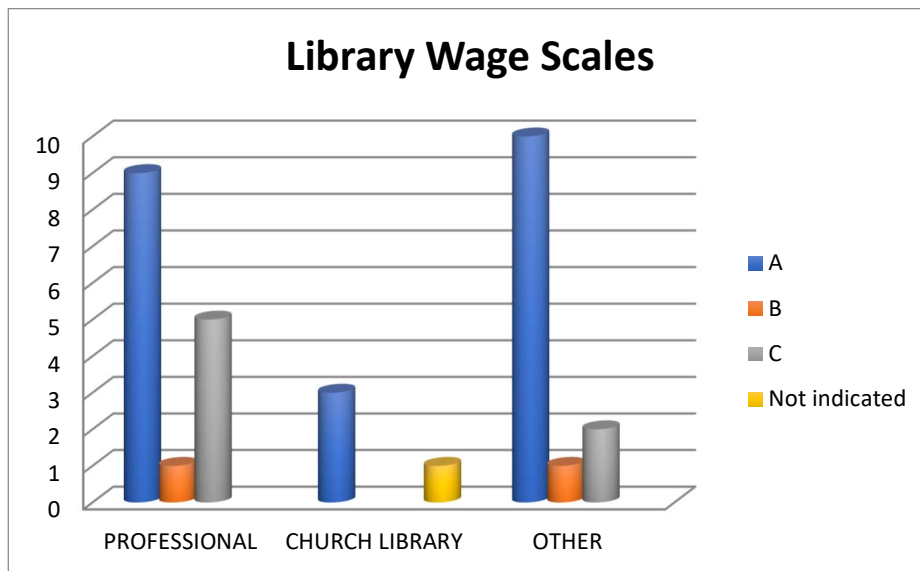

*Figures entered as provided by responding libraries*

TABLE 10 2019 STAFF SALARIES

Q75	PROFESSIONAL	CHURCH LIBRARY	OTHER
A	9	3	10
B	1		1
C	5		2
Not indicated		1	
<b>TOTAL</b>	<b>15</b>	<b>4</b>	<b>13</b>