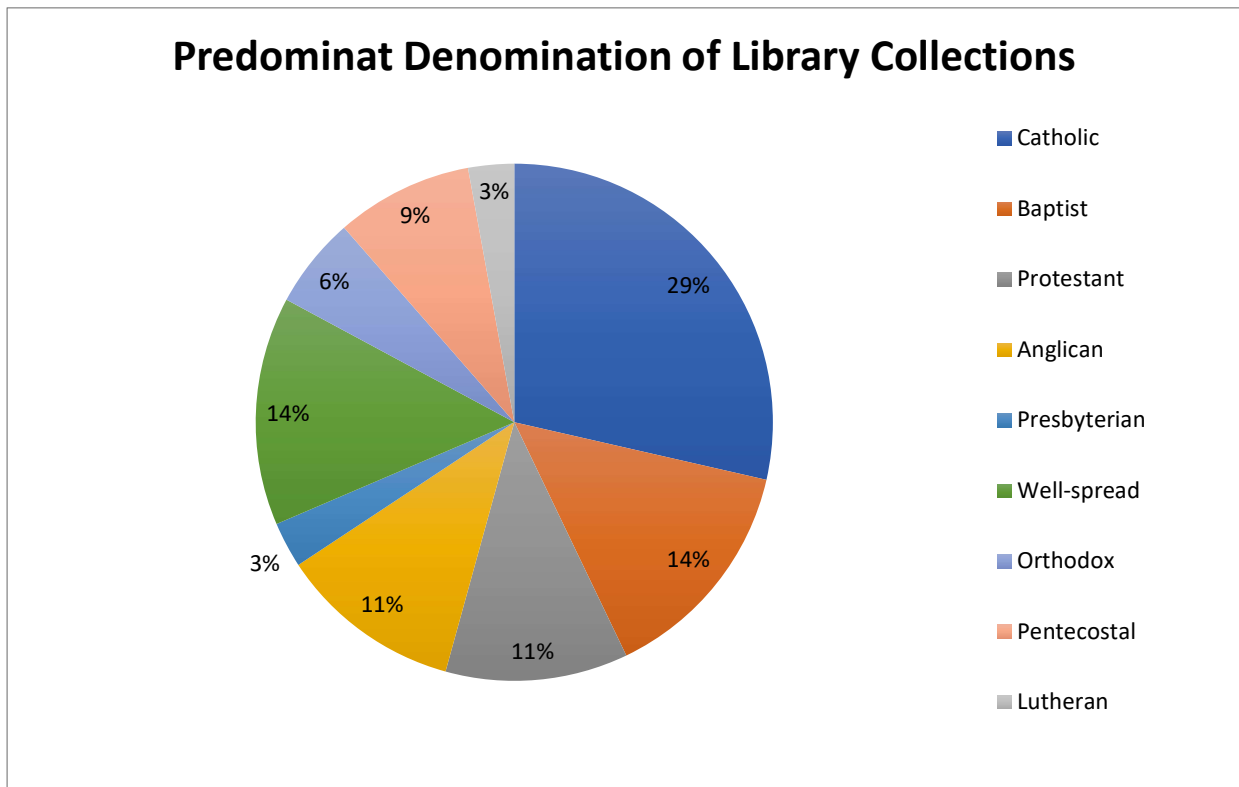

TABLE 2 2019 LIBRARY STAFF

A B C	INSTITUTION	LIBRARY	STATE NZ	PROF LIBRARIAN POSITIONS	PARA-PROF LIBRARIAN POSITIONS	LIBRARY SUPPORT STAFF	VOLUNTEER POSITIONS	TOTAL LIBRARY POSITIONS	TOTAL LIBRARY STAFF
				Q1	Q2	Q3	Q4	Q5	Q6
C	Alphacrucis College	James Wallace Memorial Library - Melb Campus	VIC	1				1	1
A	Association of the Franciscan Orders of Friars Minor	St Paschal Library	VIC	2.6		0.6		3.2	4
A	Australian Lutheran College	ALC Library	SA	3.3		0.4	2	3.7	7
C	Bethlehem Tertiary Institute	Bethlehem Tertiary Institute Library	NZ	0.9			0.1	0.9	1
A	Bible College of South Australia	Burrow Library	SA	0.5			0.9	1.4	7
A	Brisbane School of Theology	WJ Tunley Library	QLD	0.8			0.2	1	5
C	Campion College Australia	Rev Dr Leo Kelly Library	NSW	1		0.42		1.42	5
A	Carey Baptist College	Ayson Clifford Library	NZ	2	0.5	0.2		2.07	2.07
B	Catholic Education Tasmania	Fr John Wall Community Library	TAS	0.6		0.4		1	2
A	Catholic Theological College	Mannix Library	VIC	2	1.8	0.2		4	5
A	Chinese Theological College Australia	CTCA Library	NSW	0.6		0.5		1.1	3
A	Christ College	Christ College Library	NSW	1				1	2
C	Christian Heritage College	Christian Heritage College Library	QLD	1	0.8			1.8	1.8
A	The Dalton McCaughey Library		VIC	3	1.5	0.2	1.3	6	11
A	Divine World Missionaries	Patrick Murphy Memorial Library	VIC	0.4				0.4	1
A	Malyon Theological College	Malyon Theological College Library	QLD	0.87			0.29	1.16	4
A	Moore College	Donald Robinson Library	NSW	3	2.85			5.85	6
A	Morling College	Gilbert Wright Library	NSW	0.8	1.5	3		2.3	7
C	MST/Eastern	JW Searle Library	VIC	1.8			0.2	2	3
?	Nazarene Theological College	John D Fulton Library	QLD	1				1	1
A	Redemptorist Community	Redemptorist Seminary Library & Redemptorist Social Justice Library	VIC	0.4				0.4	1