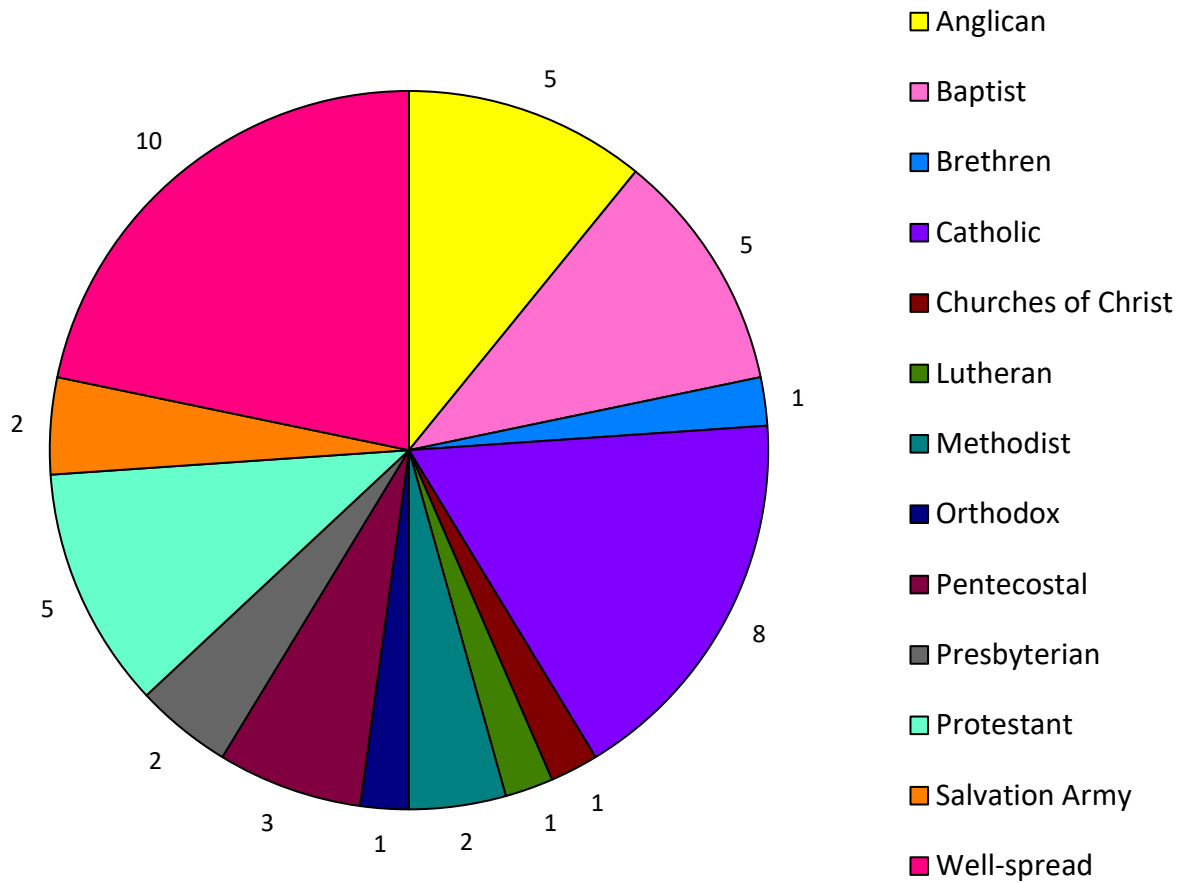

Majority Denomination of Library Collections

TABLE 2 2020 LIBRARY STAFF

A B C	INSTITUTION	LIBRARY	STATE NZ	PROF LIBRARIAN POSITIONS	PARA-PROF LIBRARIAN POSITIONS	LIBRARY SUPPORT STAFF	VOLUNTEER POSITIONS	TOTAL LIBRARY POSITIONS	TOTAL LIBRARY STAFF
				Q1	Q2	Q3	Q4	Q5	Q6
C	Alphacrucis College	AC Library (incl Adel, Bris, Hob, Melb, Per, Syd & Auck campus libraries)		2	1		0.4	3.3	6
C	Anglican Church in Aotearoa, New Zealand and Polynesia	John Kinder Theological Library	NZ	3	2	1			6
A	Australian College of Christian Studies	Emmaus Library	NSW	0.8	0.16			0.96	2
A	Australian Lutheran College	ALC Library (formerly Löhe Memorial Library)	SA	3.3		0.4	0.05	3.7	7
C	Bethlehem Tertiary Institute	Bethlehem Tertiary Institute Library	NZ	1				1	1
A	Bible College of South Australia	Burrow Library	SA	0.3			3	5	2
A	Booth College of Mission	Booth College of Mission Library	NZ	1				1	1
A	Brisbane School of Theology	W.J. Tunley	QLD	0.75			0.25	1	3
C	Campion College Australia	Rev. Dr. Leo Kelly Library	NSW	1		0.5		1.5	6
A	Carey Baptist College	Ayson Clifford Library	NZ	2	0.5	0.2		2.07	
	Catholic Education Western Australia	Catholic Library of Western Australia	WA	1	1.8	0.4		3.2	
A	Catholic Institute of Sydney	Veech Library	NSW	1.6	2.2			3.8	8
A	Catholic Theological College	Mannix Library	VIC	2	1.8	0.2		4	6
A	Chinese Theological College Australia	CTCA Library	NSW	0.4	0.6	0.2		1.2	3
A	Christ College	Christ College Library	NSW	0.8				0.8	2
C	Christian Heritage College	Christian Heritage College Library	QLD	1	0.8			1.8	
A	Divine World Missionaries	Patrick Murphy Memorial Library	VIC	0.33				0.33	1
A	Eva Burrows College	Eva Burrows Library	VIC	1.4			0.2	1.6	3
C	Laidlaw College	Deane Memorial Library	NZ	1.8		1.6		3.4	5
A	Malyon Theological College	Malyon Theological College Library	QLD	0.87			0.24	1.11	4
A	Mary Andrews College		NSW	0.2	0.2		0.2	0.6	3
C	Melbourne School of Theology	J.W. Searle Library	VIC	1.8				1.8	2
A	Moore Theological College	Donald Robinson Library	NSW	3.5	2	0.75		6.25	7
C	Morling College	Gilbert Wright Library	NSW	0.8	1.8	0.8		3.4	7
	Nazarene Theological College	John D. Fulton Library	QLD	1				1	1