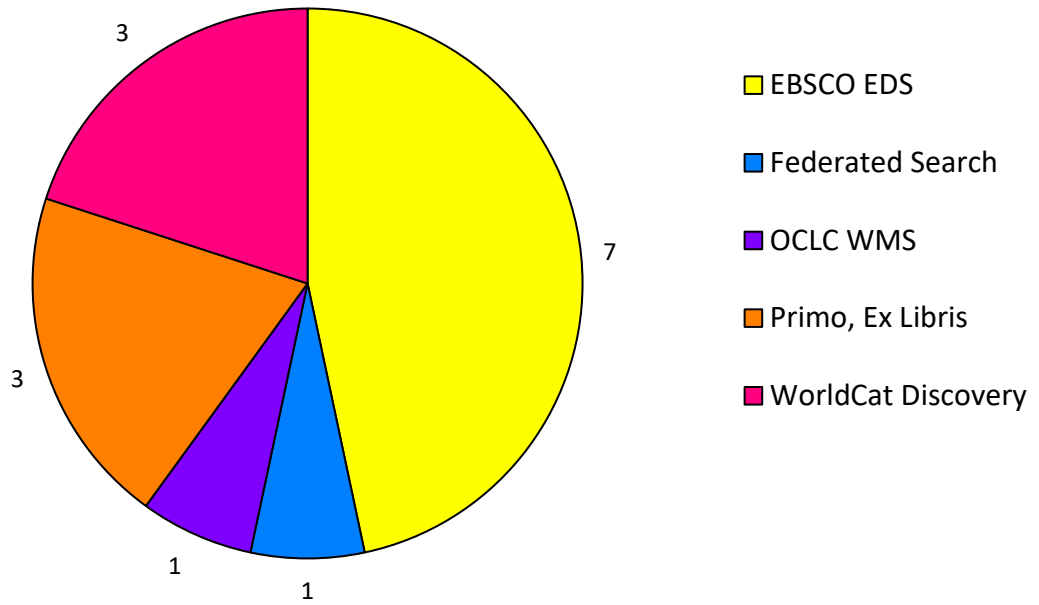

Discovery Layer Used