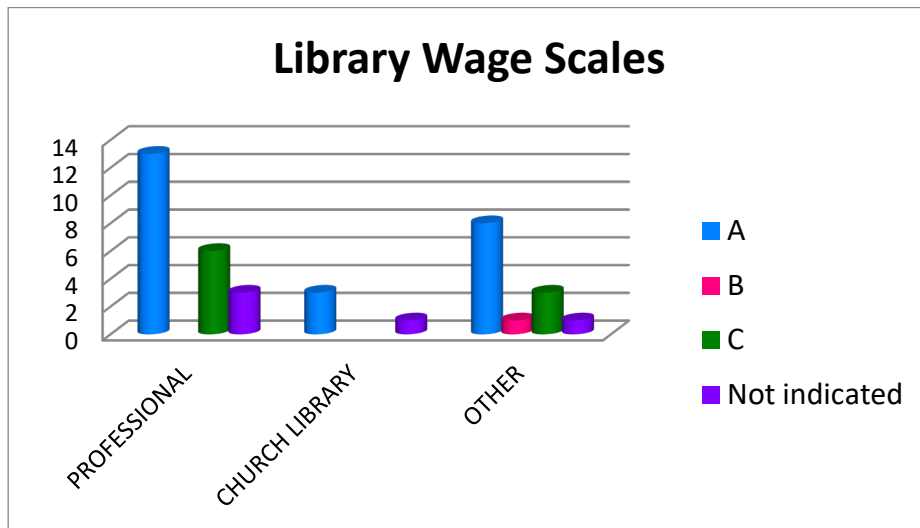

TABLE 10 2020 STAFF SALARIES

Q75	PROFESSIONAL	CHURCH LIBRARY	OTHER
A	13	3	8
B			1
C	6		3
Not indicated	3	1	1
TOTAL	19	4	13

TABLE 11 2020 GENERAL LIBRARY INFORMATION

A B C	INSTITUTION	LIBRARY	STATE NZ	LMS USED	DISCOVERY LAYER USED	LMS MODULES USED							CLASSIFICATION SYSTEM USED	USE LADD FOR ILLS?	CONTRIBUTE HOLDINGS TO TROVE?
						SELF CIRC	ACQ	CIRC	SERIALS	CAT	OPAC	OTHER			
						Q76	Q77	Q78				Q79			
C	Alphacrucis College	AC Library (incl Adel, Bris, Hob, Melb, Per, Syd & Auck campus libraries)		Koha (Melb) Liberty (other libs)		Y		Y	Y	Y	Y		Dewey (Aus) LoC (NZ)	Y	Y
C	Anglican Church in Aotearoa, New Zealand and Polynesia	John Kinder Theological Library	NZ	Koha	EBSCO EDS		Y	Y		Y	Y		LoC	N	N
A	Australian College of Christian Studies	Emmaus Library	NSW	Koha				Y		Y	Y		Dewey	N	N
A	Australian Lutheran College	ALC Library (formerly Löhe Memorial Library)	SA	SirsiDynix Symphony	Worldcat		Y	Y		Y	Y	BookMyne	Pettee	Y	Y
C	Bethlehem Tertiary Institute	Bethlehem Tertiary Institute Library	NZ	Liberty				Y		Y	Y		Dewey	N	N
A	Bible College of South Australia	Burrow Library	SA	Liberty									Dewey	N	N
A	Booth College of Mission	Booth College of Mission Library	NZ	Liberty		Y		Y		Y	Y	Management	Dewey	N	N