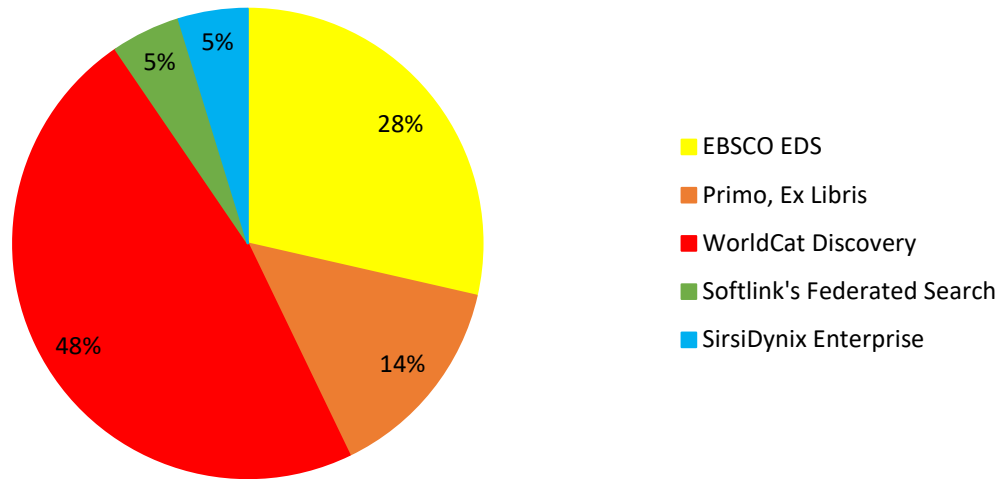

Discovery Layer Used