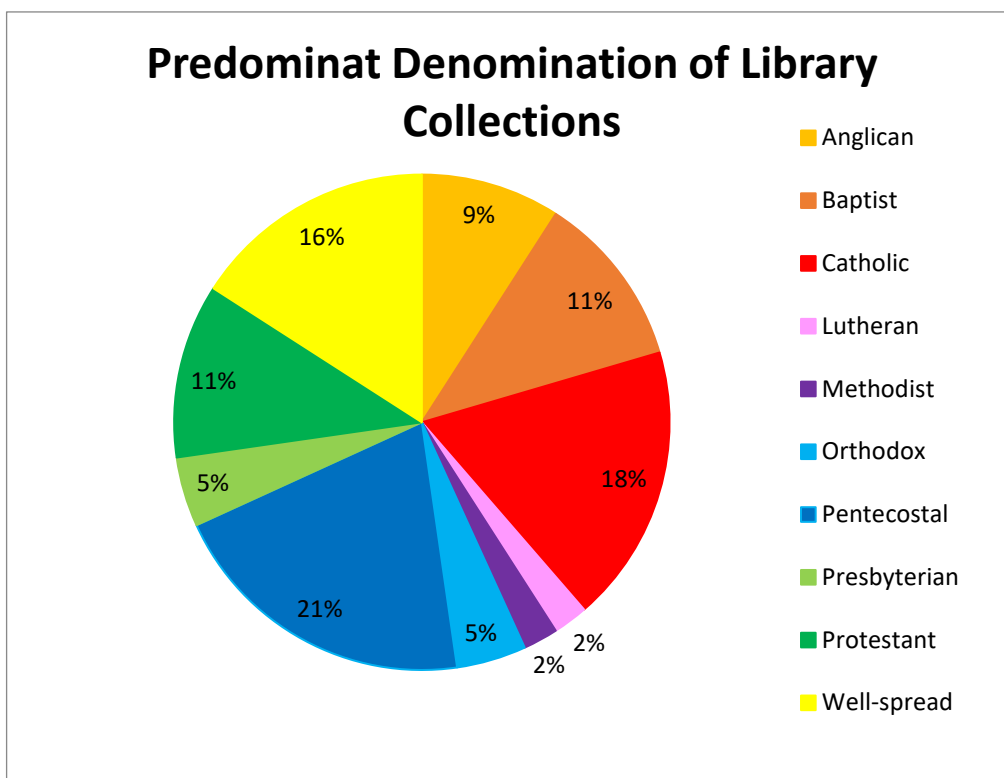

TABLE 2 2021 LIBRARY STAFF

A B C	INSTITUTION	LIBRARY	STATE NZ	PROF LIBRARIAN POSITIONS	PARA-PROF LIBRARIAN POSITIONS	LIBRARY SUPPORT STAFF	VOLUNTEER POSITIONS	TOTAL LIBRARY POSITIONS	TOTAL LIBRARY STAFF
				Q1	Q2	Q3	Q4	Q5	Q6
C	Alphacrucis College	Auckland Campus Library	NZ	0.6				0.6	1
		Adelaide Campus Library	SA					0	0*
		Brisbane Campus Library	QLD					0	0*
		Hobart Campus Library	TAS	0.2			0.4	0.6	1
		Melbourne Campus Library	VIC	1				1	1
		Perth Campus Library	WA				0.4	0.4	1
		James Wallace Memorial Library	NSW	0.8		0.4		1.2	2
A	Australian Lutheran College	ALC Library (formerly Löhe Memorial Library)	SA	3.3	0	0.4	0.04	3.7	7
C	Bethlehem Tertiary Institute	Bethlehem Tertiary Institute Library	NZ	1	0	0	0.05	1.05	2
A	Bible College SA	Burrow Library	SA	0.6		0	0.3	0.9	5
A	Brisbane School of Theology	W.J. Tunley Library	QLD	0.76	0	0	0.5	1.26	3
A	Carey Baptist College	Ayson Clifford Library	NZ	2	0.5	0.2		2.07	4
B	Catholic Education Tasmania	Fr John Wall Community Library	TAS	1	0	0	0.5	1.5	1
	Catholic Education Western Australia	Catholic Library of Western Australia	WA	1	1.2	0	0	2.2	3
A	Catholic Institute of Sydney	Veech Library	NSW	1.6	2.2	0	0	3.8	7
A	Catholic Theological College	Mannix Library	VIC	2.8	1	0.2	0	4	6
A	Chinese Theological College Australia	CTCA Library	NSW	0.4	0.6	0.2	0	1.2	3
A	Christ College	Christ College Library	NSW	0.826	0	0	0	0.826	2
C	Christian Heritage College	Christian Heritage College Library	QLD	1	0.8	0	0	1.8	2
A	Divine World Missionaries	Patrick Murphy Memorial Library	VIC	0.33				0.33	1
A	Eva Burrows College	Eva Burrows Library	VIC	1.2				1.2	2
C	Laidlaw College	Deane Memorial Library	NZ	1.8	1	1.6	0	4.4	5
A	Malyon Theological College	Malyon Theological College Library	QLD	0.88			0.19	1.07	3
A	Mary Andrews College	Mary Andrews College Library	NSW	0.5	0	0	0.2	0.7	2