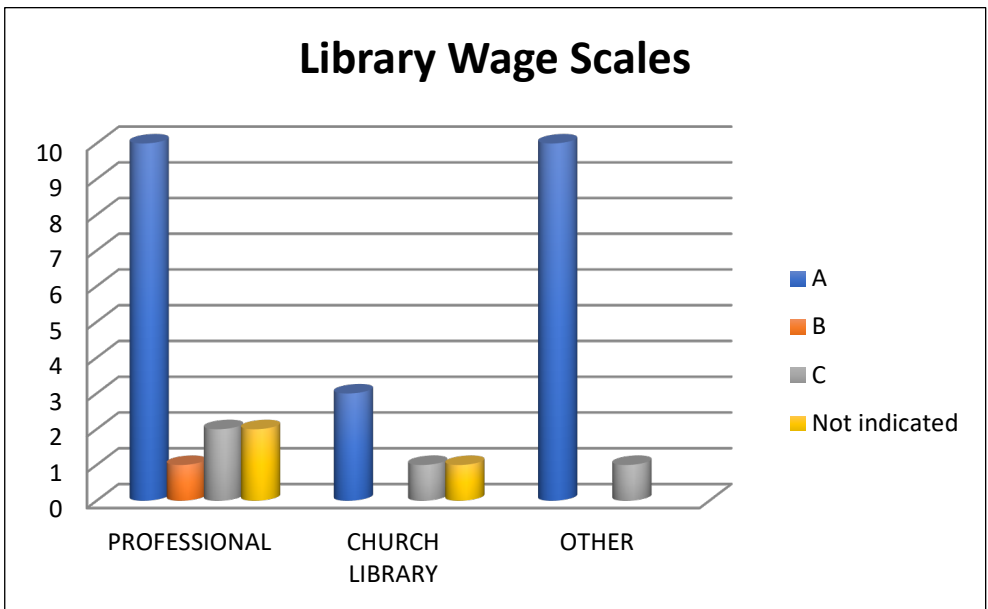

TABLE 10 2021 STAFF SALARIES

Q75	PROFESSIONAL	CHURCH LIBRARY	OTHER
A	10	3	10
B	1		
C	2	1	1
Not indicated	2	1	
TOTAL	13	5	11

TABLE 11 2021 GENERAL LIBRARY INFORMATION

A B C	INSTITUTION	LIBRARY	STATE /NZ	LMS USED	DISCOVERY LAYER USED	LMS MODULES USED							CLASSIFICATION SYSTEM USED	USE LADD FOR ILL REQUESTS?	CONTRIBUTE HOLDINGS TO TROVE?
						SELF CIRC	ACQ	CIRC	SERIALS	CAT	OPAC	OTHER			
						Q76	Q77	Q78				Q79			
C	Alphacrucis College	Auckland Campus Library	NZ	Alma	Primo	N	Y	Y	Y	Y	Y	Rialto; Market	LoC	N	N
		Adelaide Campus Library	SA			N	N		N	N			Dewey	Y	N
		Brisbane Campus Library	QLD			N	N		N	N			Dewey	Y	N
		Hobart Campus Library	TAS			N	Y		N	Y			Dewey	Y	N
		Melbourne Campus Library	VIC			Y	Y		Y	Y			Dewey	Y	N
		Perth Campus Library	WA			N	N		N	N			Dewey	Y	N
		James Wallace Memorial Library	NSW			N	Y		Y	Y			Dewey	Y	N
A	Australian Lutheran College	ALC Library (formerly Löhe Memorial Library)	SA	SirsiDynix Symphony	Worldcat Discovery							Pettee	Y	Y	
C	Bethlehem Tertiary Institute	Bethlehem Tertiary Institute Library	NZ	Liberty				Y		Y	Y	Dewey	N	N	
A	Bible College SA	Burrow Library	SA	Liberty		Y		Y		Y	Y	Dewey	N	N	
A	Brisbane School of Theology	W.J. Tunley Library	QLD	Destiny								Dewey	N	N	