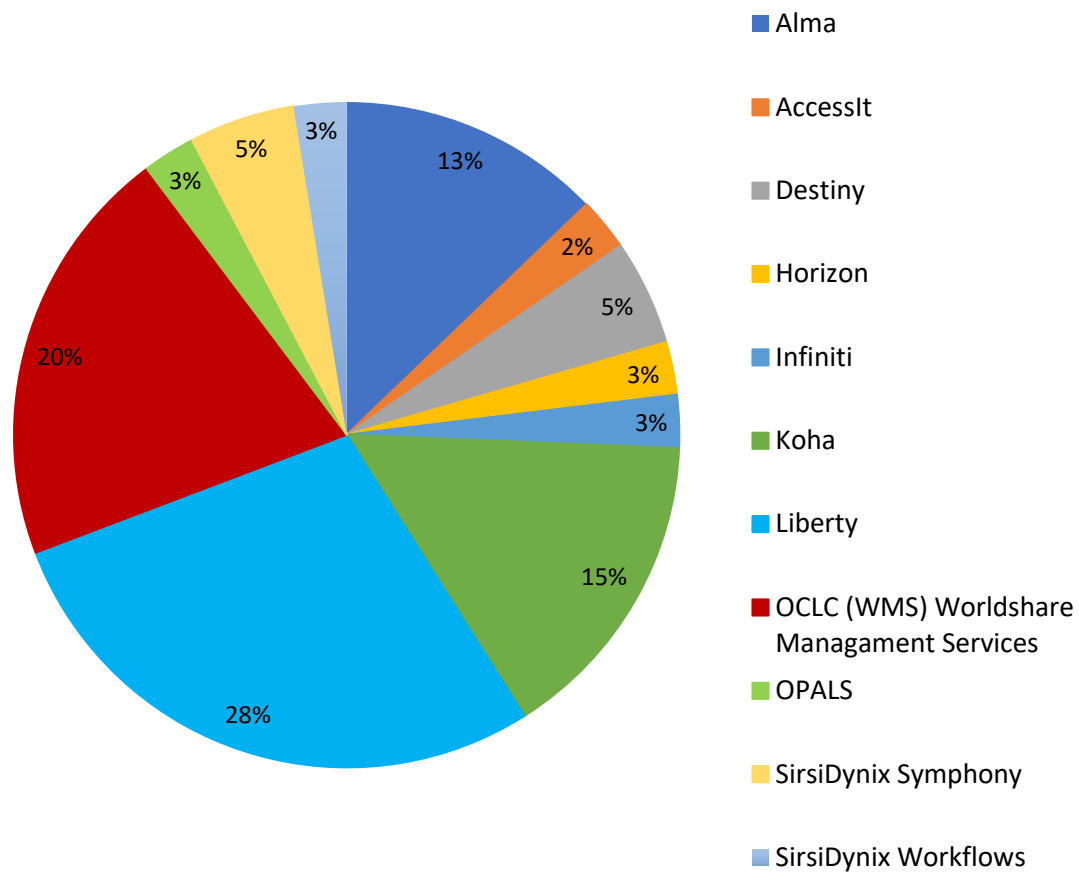

Library Management Systems Used