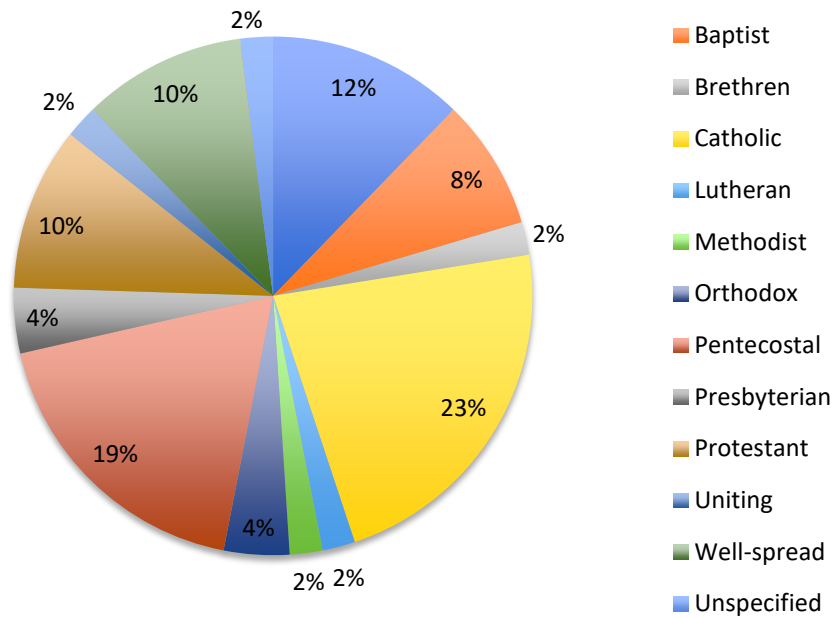

## Predominant Denomination of Library Collections

TABLE 2 2022 LIBRARY STAFF

A B C	INSTITUTION	LIBRARY	STATE NZ	PROF LIBRARIAN POSITIONS	PARA-PROF LIBRARIAN POSITIONS	LIBRARY SUPPORT STAFF	VOLUNTEER POSITIONS	TOTAL LIBRARY POSITIONS	TOTAL LIBRARY STAFF
				Q1	Q2	Q3	Q4	Q5	Q6
C	Alphacrucis University College (Alphacrucis College {NZ})	Auckland Library	NZ		0.4	0.1		0.5	2
		Adelaide Library	SA						0
		Brisbane Library	QLD						0
		Hobart Library	TAS	0.2			0.4	0.6	1
		Melbourne Library	VIC	1				1	1
		Perth Library	WA				0.2	0.2	1
		James Wallace Memorial Library	NSW	0.8	0.4			1.2	2
A	Australian College of Christian Studies	Emmaus Library	NSW	0.6				0.6	1
A	Australian Lutheran College	ALC Library (formerly Löhe Memorial Library)	SA	3.3		0.4		3.7	7
A	Bible College SA	Burrow Library	SA	0.6			0.2	0.8	5
A	Bishopdale College	Bishop Sutton Library	NZ	1				1	1
A	Brisbane School of Theology	W.J. Tunley Memorial Library	QLD	0.76			0.5	1.26	3
C	Campion College Australia	Rev Dr Leo Kelly Library	NSW	1		0.5		1.5	6
A	Carey Baptist College	Ayson Clifford Library	NZ	2	0.75	0.15		3*	3
B	Catholic Education Tasmania	Fr John Wall Community Library	TAS	1			0.165	1.165	2
	Catholic Education Western Australia	Saint John Henry Newman Library (formerly the Catholic Library of WA)	WA	1	1.4			2.4	3
A	Catholic Institute of Sydney	Veech Library	NSW	1.4	1.4			4*	4
A	Catholic Theological College	Mannix Library	VIC	2.8	1	0.2		4	5
A	Chinese Theological College Australia	CTCA Library	NSW	0.4	0.6	0.2		1.2	4
A	Christ College	Christ College Library	NSW	0.826				0.826	2
C	Christian Heritage College	Christian Heritage College Library	QLD	1	0.8~			1.8 / 1.0	1