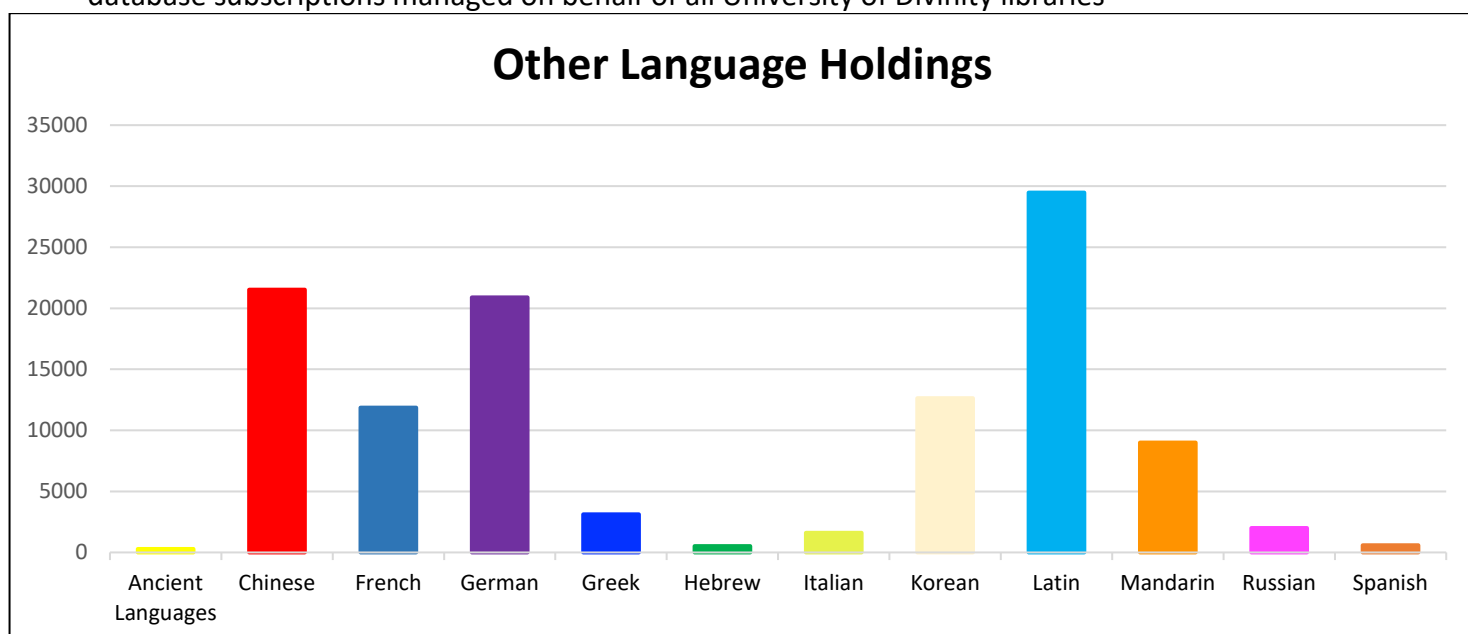

~ approximate figures

WA responded 711 for both branches, NSW responded 348; therefore WA figure above

\* is 711 less 348

^ database subscriptions managed on behalf of all University of Divinity libraries