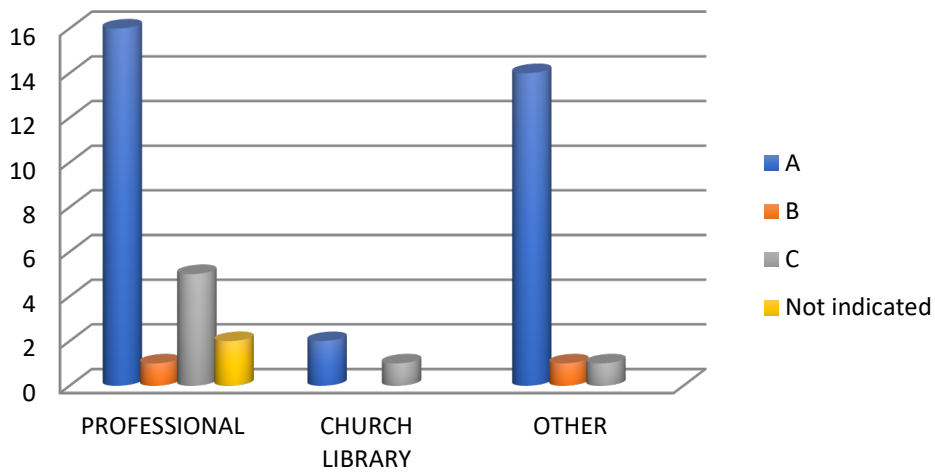

### Library Wage Scales

TABLE 11 2022 GENERAL LIBRARY INFORMATION

ABC	INSTITUTION	LIBRARY	STATE NZ	LMS USED	DISCOVERY LAYER USED	LMS MODULES USED						
						SELF CIRC	ACQ	CIRC	SERIALS	CAT	OPAC	OTHER
						Q80	Q81	Q82				
C	Alphacrucis University College (Alphacrucis College {NZ})	Auckland Library	NZ	Alma	Primo VE					Y		Rialto, Market
		Adelaide Library	SA			Y						
		Brisbane Library	QLD									
		Hobart Library	TAS			Y	Y	Y	Y	Y	Y	
		Melbourne Library	VIC			Y			Y	Y		
		Perth Library	WA									
		James Wallace Memorial Library	NSW			Y			Y	Y		
A	Australian College of Christian Studies	Emmaus Library	NSW	Koha								
A	Australian Lutheran College	ALC Library (formerly Löhe Memorial Library)	SA	SirsiDynix Symphony	OCLC Worldcat Discovery		Y	Y		Y	Y	
A	Bible College SA	Burrow Library	SA	Liberty		Y		Y		Y	Y	
A	Bishopdale College	Bishop Sutton Library	NZ	Koha		Y		Y			Y	