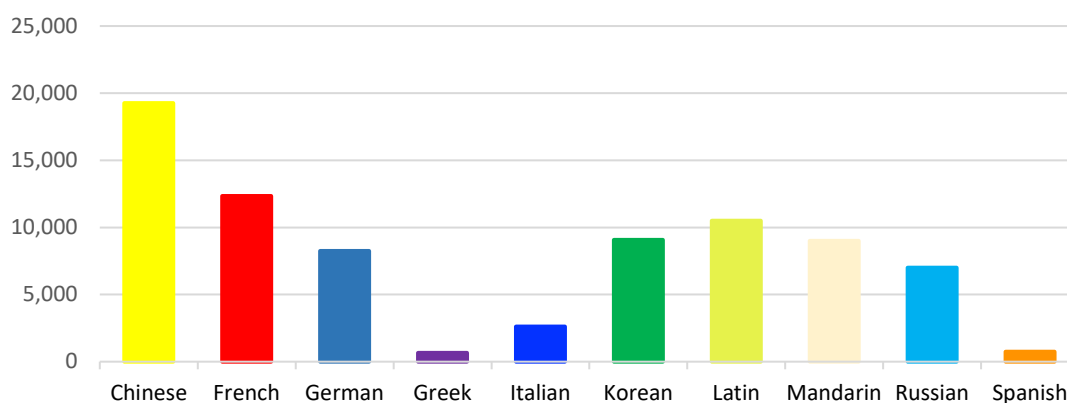

* across both campuses

^ Multilingual collection, mostly Korean

** Mannix manages all database subscriptions for all libraries associated with UD

Top 10 Other Language Holdings

TABLE 6 2023 LIBRARY EXPENDITURE