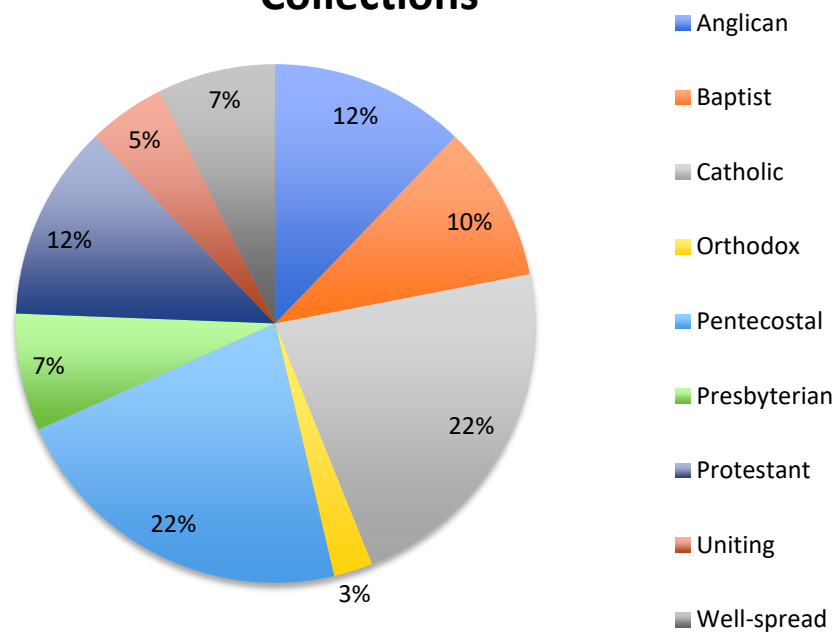

Predominant Denomination of Library Collections

TABLE 2 2023 LIBRARY STAFF

ABC	INSTITUTION	LIBRARY	STATE NZ	PROF LIBRARIAN POSITIONS	PARA-PROF LIBRARIAN POSITIONS	LIBRARY SUPPORT STAFF	VOLUNTEER POSITIONS	TOTAL LIBRARY POSITIONS	TOTAL LIBRARY STAFF
				Q1	Q2	Q3	Q4	Q5	Q6
C	Alphacrucis University College Alphacrucis College (NZ)	Adelaide Campus Library	SA						0
		Auckland Campus Library	NZ						0
		Brisbane Campus Library	QLD						0
		Hobart Campus Library	TAS	0.2			0.4	0.6	1
		Melbourne Campus Library	VIC	1				1	1
		Perth Campus Library	WA				0.2	0.2	1
		James Wallace Memorial Library	NSW	0.4	0.2			0.6	2
A	Bible College SA	Burrow Library	SA	0.6			0.2	0.8	4
A	Bishopdale College	Bishop Sutton Library	NZ	1				1	1
A	Brisbane School of Theology	WJ Tunley Memorial Library	QLD	0.75			0.35	1.1	3
A	Catholic Institute of Sydney	Veech Library	NSW	1.4	1.4			2.8	6
A	Catholic Theological College	Mannix Library	VIC	2.8	1	0.2		4	5
A	Chinese Theological College Australia	CTCA Library	NSW	0.7		0.05		0.8	4
A	Christ College	Christ College Library	NSW	0.826				0.826	2
C	Christian Heritage College	Christian Heritage College Library	QLD	1				1	1
	Divine World Missionaries	Patrick Murphy Memorial Library	VIC	0.33				0.33	1
A	Dominicum Fathers	Dominicum Studium Library	VIC	0.7				0.7	1
C	Eastern College Australia Inc	JW Searle Library	VIC	1.2		0.8		2	4
A	Eva Burrows College	Eva Burrows Library	VIC	1				1	2
A	Malyon Theological College	Malyon Theological College Library	QLD	0.74			0.1	0.84	2
A	Mary Andrews College	Mary Andrews College Library	NSW	0.6			0.2	0.8	2
C	Morling College	Gilbert Wright Library	NSW	2		0.4		2.4	4
		Heather and Noel Vose Library	WA	0.4	0.8	0.4	0.5	2.1	6
A	Perth Bible College	Carment Urquhart Memorial Library	WA	0.32				0.32	1
A	Presbyterian Theological College	The Swanton Library	VIC	1.2				5	5