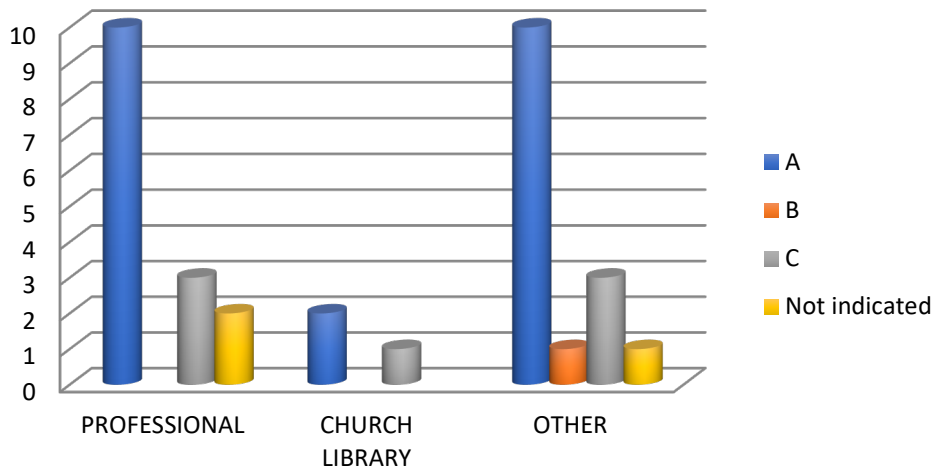

TABLE 10 2023 STAFF SALARIES

Q79	PROFESSIONAL	CHURCH LIBRARY	OTHER
A	10	2	10
B			1
C	3	1	3
Not indicated	2		1
TOTAL	15	3	14

Library Wage Scales

TABLE 11 2023 GENERAL LIBRARY INFORMATION

A B C	INSTITUTION	LIBRARY	STATE NZ	LMS USED	DISCOVERY LAYER USED	LMS MODULES USED						
						SELF CIRC	ACQ	CIRC	SERIALS	CAT	OPAC	OTHER
						Q82						
				Q80	Q81							
C	Alphacrucis University College Alphacrucis College (NZ)	Adelaide Campus Library	SA	Alma	Primo	Y		Y			Y	
		Auckland Campus Library	NZ	Alma	Primo	Y	Y	Y	Y	Y	Y	
		Brisbane Campus Library	QLD	Alma	Primo	Y		Y			Y	
		Hobart Campus Library	TAS	Alma	Primo	Y		Y		Y	Y	
		Melbourne Campus Library	VIC	Alma	Primo	Y	Y	Y	Y	Y	Y	
		Perth Campus Library	WA	Alma	Primo	Y					Y	
		James Wallace Memorial Library	NSW	Alma	Primo	Y	Y	Y	Y	Y	Y	
A	Bible College SA	Burrow Library	SA	Liberty		Y		Y		Y	Y	
A	Bishopdale College	Bishop Sutton Library	NZ	Koha								
A	Brisbane School of Theology	WJ Tunley Memorial Library	QLD	Destiny		Y				Y	Y	
A	Catholic Institute of Sydney	Veech Library	NSW	Alma	Primo		Y	Y				