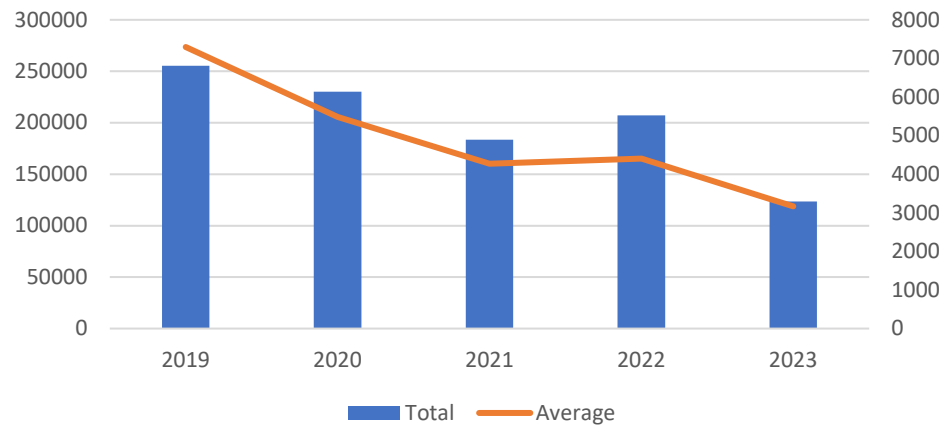

TABLE 5 2023 COLLECTION RESOURCES

	TOTAL	123,496	377	175	551	159	178	336				
	AVERAGE	3,166.56	11.42	5.83	16.21	5.30	5.74	10.50				

**Total & Average Loans
2019-2023**