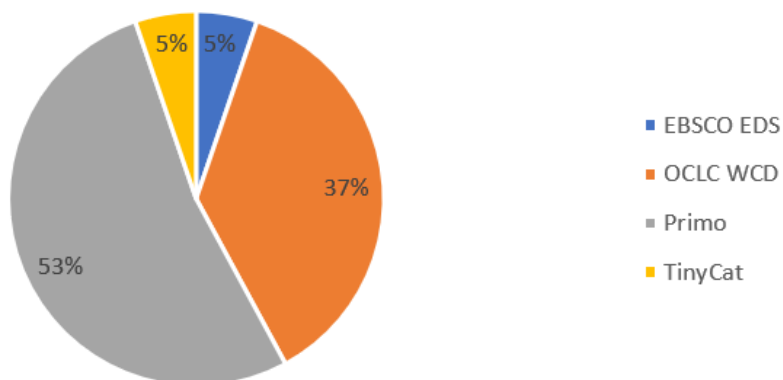

Discovery Layer Used 2023