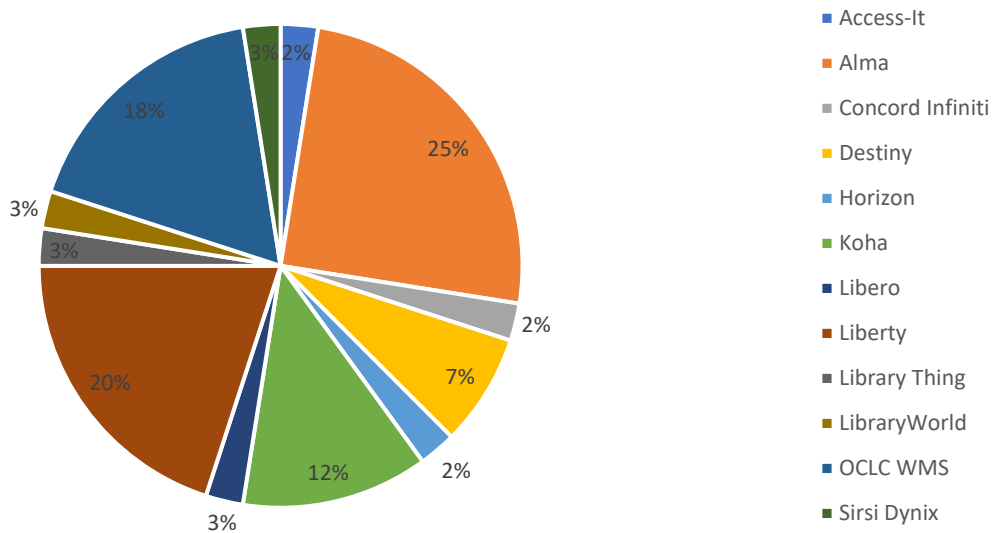

Library Management System Used 2023