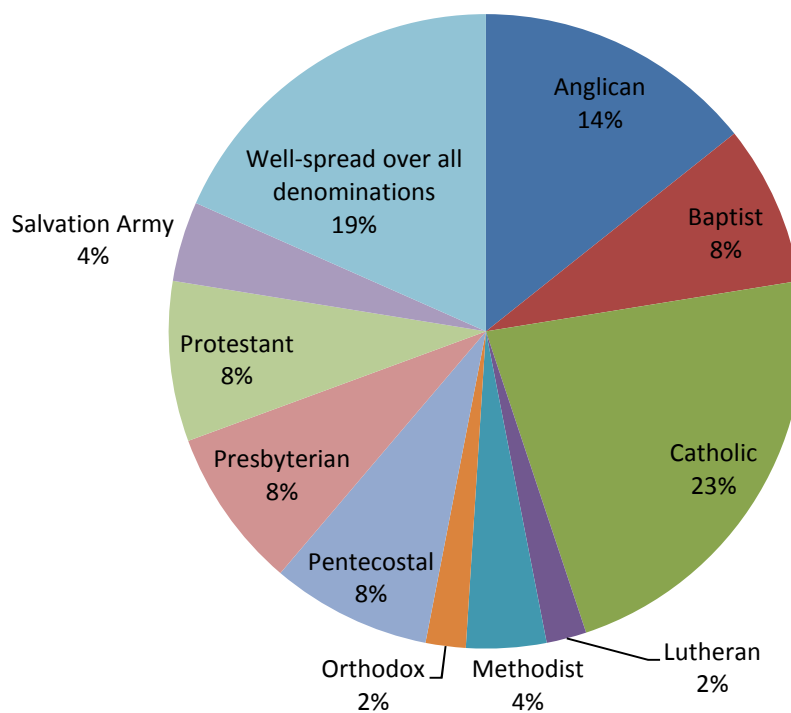

Data has been entered as submitted by the libraries. Any questions should be directed to the libraries concerned.

Thank you to all libraries who contribute to the ANZTLA Statistics!

Kerrie Stevens has also supplied two supplementary files to accompany the statistics. She produced a map using Google Maps to indicate the location of each library who responded to the call for Statistics. The second file features the 2014 ANZTLA Statistics report.

Anglican	7	Orthodox	1
Baptist	4	Pentecostal	4
Catholic	12	Presbyterian	4
Lutheran	1	Protestant	4
Methodist	2	Salvation Army	2
		Well-spread over all denominations	9

Predominant Denomination of Collections 2014