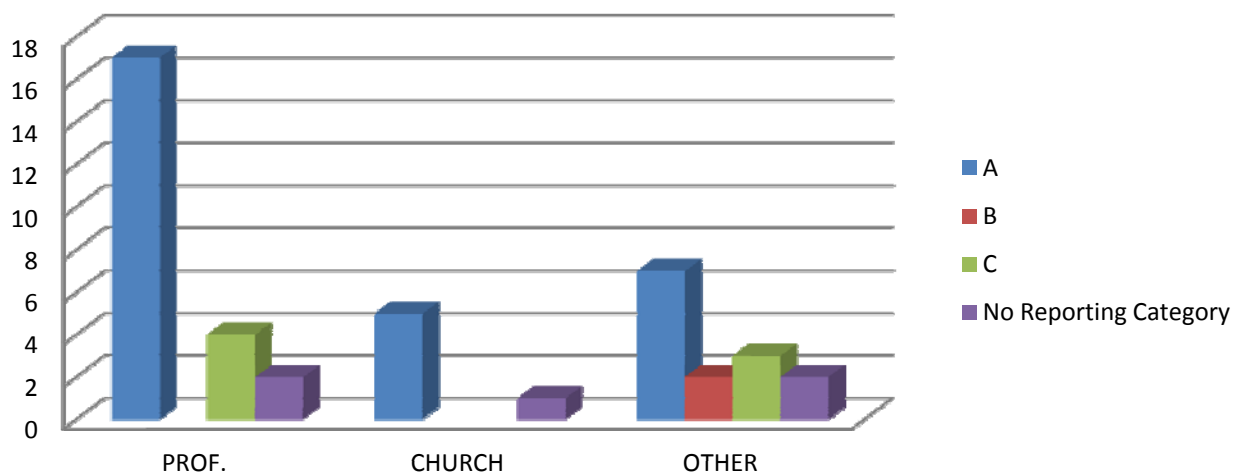

TABLE 11 2014 GENERAL

TABLE 10 2014 STAFF SALARIES

INSTITUTION	PROF.	CHURCH	OTHER
A	17	5	7
B			2
C	4		3
No Reporting Category	2	1	2
TOTAL	21	5	14

Staff Salaries 2014