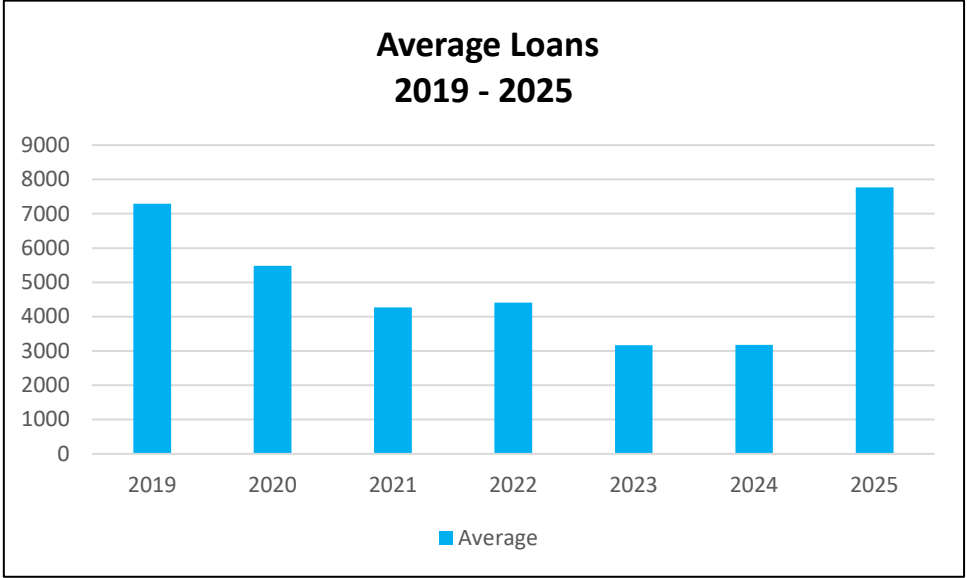

TOTAL	279,752	382	164	553	189	105	285	
	AVERAGE	7,770.89	15.92	8.63	22.12	8.59	5.00	11.40	

Discussion

It is pleasing to see the average number of loans rebounding and exceeding pre-Covid levels at the responding libraries. Post-COVID lending figures suggest not a decline in digital adoption, but a rebalancing, with physical collections continuing to play a vital role in sustained learning, research, and formation after the inflated but necessary reliance on digital resources throughout the pandemic.