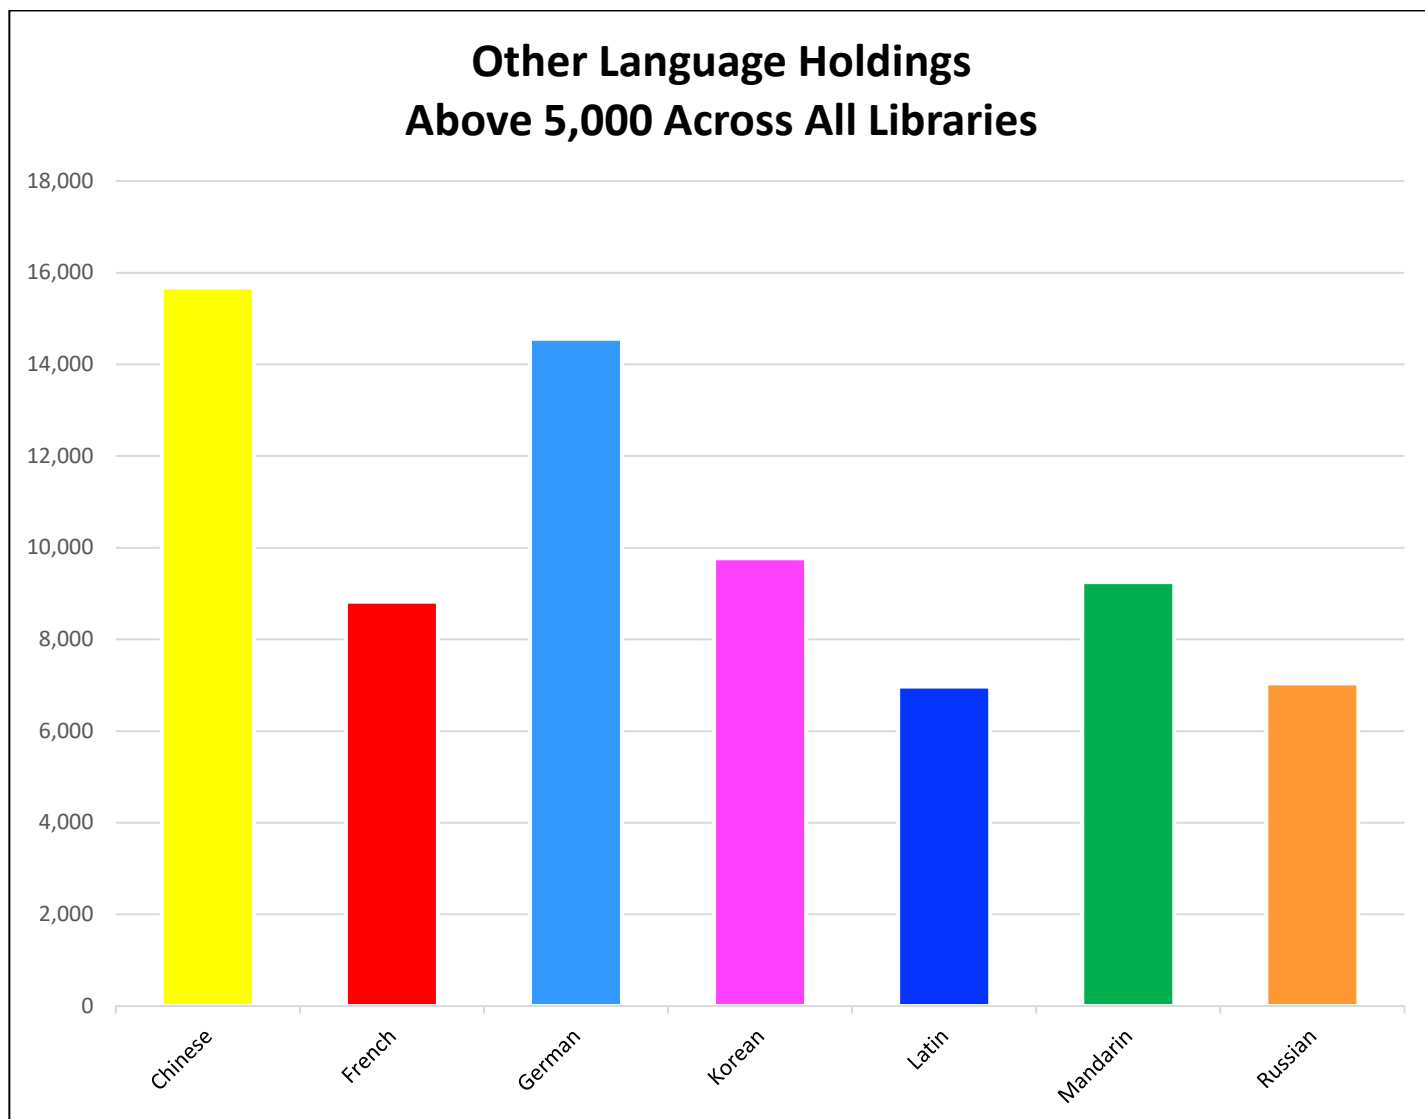

Discussion

The breadth of other-language collections across ANZTLA libraries highlights not just scholarly depth, but the different communities we serve, and the way ANZTLA works collectively as a shared theological resource. Future statistics questionnaires will ask which languages are actively being collected, such as to support programs offered in other languages, rather than being accumulated through donation or ad hoc purchasing.