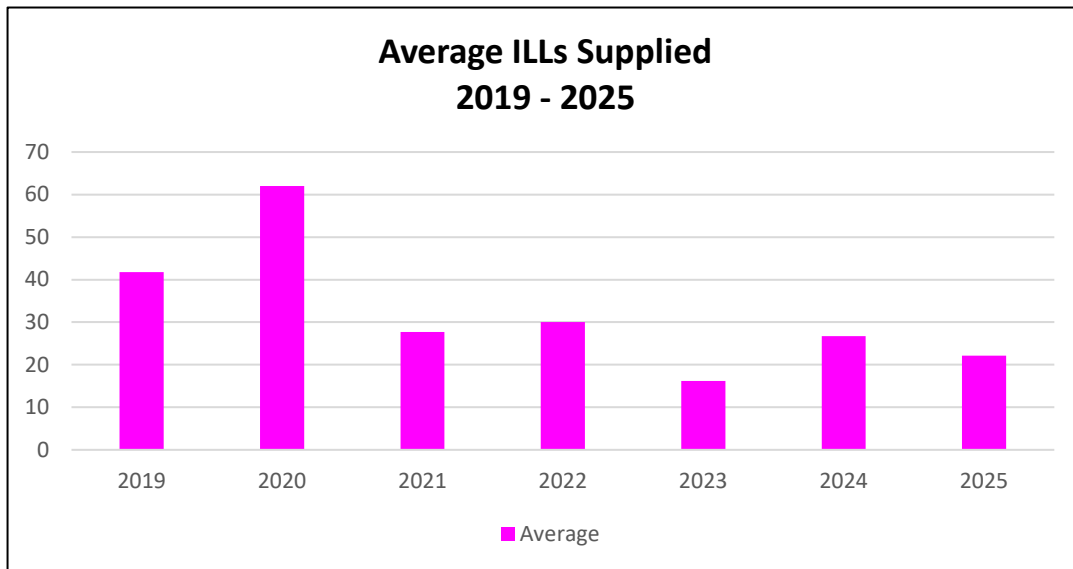

ANZTLA library requests for additional resources has remained steady over the last 6 years at 10-15 requests per library per year. These figures could demonstrate that ANZTLA core collections are generally fit for purpose, with no significant shift in the number of ILLs requested. This shows collection maturity and an alignment with curriculum and research needs at the responding libraries. The peak in ILLs supplied in 2020 is likely Covid-driven and the following ‘decline’ likely suggests a return to normal supply rates rather than a loss in resource relevance.