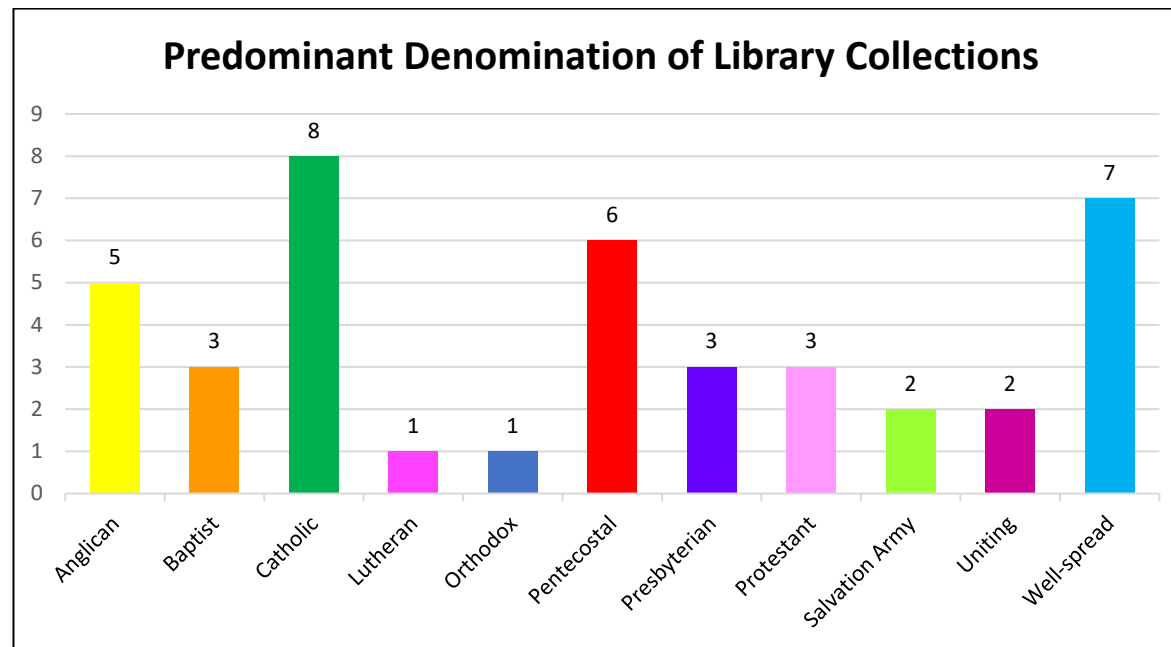

TABLE 2 2025 LIBRARY STAFF

ABC	INSTITUTION	LIBRARY	STATE NZ	PROF LIBRARIAN POSITIONS	PARA-PROF LIBRARIAN POSITIONS	LIBRARY SUPPORT STAFF	VOLUNTEER POSITIONS	TOTAL LIBRARY POSITIONS	TOTAL LIBRARY STAFF
				Q1	Q2	Q3	Q4	Q5	Q6
A	Alphacrucis College	ACNZ Library	NZ			0.1		0.1	2
C	Alphacrucis University College	Adelaide Campus Library	SA					0	0
C		Brisbane Campus Library	QLD					0	0
C		Hobart Campus Library	TAS	0.2			0.4	0.6	1
C		Melbourne Campus Library	VIC	1				1	1
C		Sydney Campus Library	NSW	0.4	0.4	0.6		1.4	3
A	Australian Lutheran College	Australian Lutheran College Library	SA	1		1		2	2
C	Bethlehem Tertiary Institute	Bethlehem Tertiary Institute Library	NZ	1			0.05	1.05	2
A	Bible College SA	Burrow Library	SA	0.7			0.1	0.8	4
A	Bishopdale College	Bishop Sutton Library	NZ	0.5				0.5	1
A	Booth College of Mission	Booth College of Mission Library	NZ	0.94				0.94	2
A	Campion College Australia	Gina Rinehart Library	NSW	1	0.2	0.4		1.6	5
A	Catholic Theological College	Mannix Library	VIC	2	1	0.2		3.2	4
A	Chinese Theological College Australia	CTCA Library	NSW	0.8		0.05		0.85	2
A	Christ College	Christ College Library	NSW	0.7		0.2		0.9	2
A	Collaboration: UCA Vic Tas, Society of Jesus in Australia & Trinity College	The Dalton McCaughey Library	VIC	2.6	1.2		0.933	4.733	10
A	Divine Word Missionaries	Patrick Murphy Memorial Library	VIC	0.125				0.125	1
C	Eastern College Australia / Melbourne School of Theology	JW Searle Library	VIC	1.2	0.15	0.6	0.1	2.05	4
A	Eva Burrows College	Eva Burrows Library	VIC	1				1	2
A	Franciscan Order of Friars Minor	St Paschal Library	VIC	1.6				1.6	2
C	Laidlaw College	Deane Memorial Library	NZ	2	1	0.5		3.5	4
A	Mary Andrews College	Mary Andrews College Library	NSW		0.8		0.2	1	2
A	Moore Theological College	Donald Robinson Library	NSW	2.8	2	1.7		6.5	7
C	Morling College	Gilbert Wright Library	NSW	1.4	0.6	0.8		2.8	5
C		Heather and Noel Vose Library	WA		0.8			0.8	2
C		TJ Malyon Library	QLD	0.8				0.8	1
A	Perth Bible College	Carment Urquhart Memorial Library	WA	0.32				0.32	1