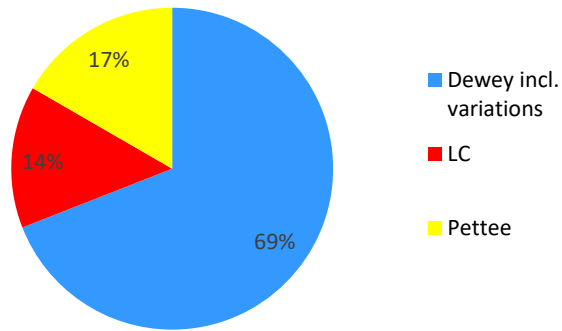

Classification Systems Used