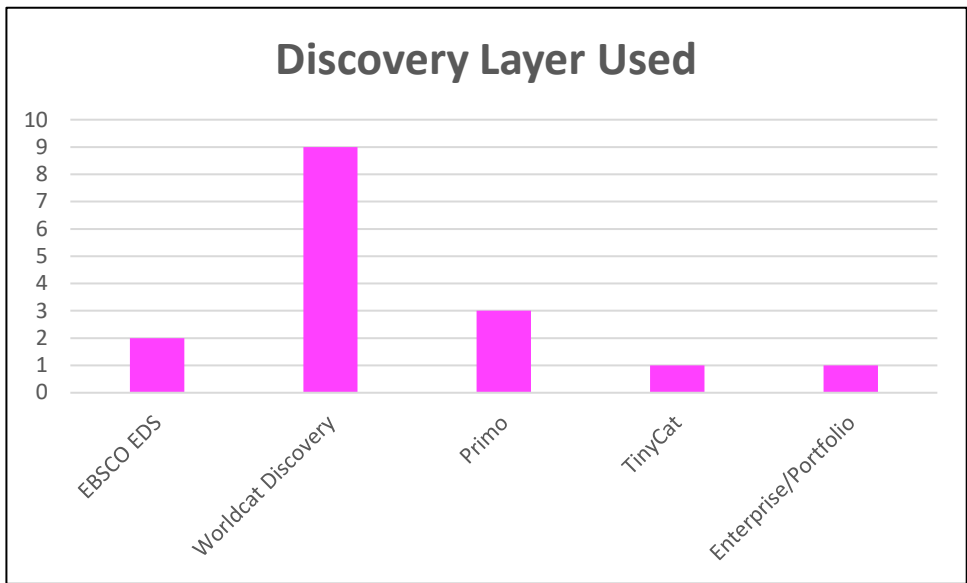

TABLE 11 2025 GENERAL LIBRARY INFORMATION

A B C	INSTITUTION	LIBRARY	STATE NZ	CLASSIFICATION SYSTEM USED	AUTHENTICATION SYSTEM USED	USE LADD/TE PUNA FOR ILL REQUESTS?	CONTRIBUTE HOLDINGS TO TROVE/TE PUNA?	SOCIAL MEDIA USED						
								FACEBOOK	INSTAGRAM	LIBRARY BLOG	OTHER SOCIAL MEDIA	FREQUENCY OF POSTS		
								Q84	Q85	Q86	Q87	Q88		
A	Alphacrucis College	ACNZ Library	NZ	LC		N	N							
C	Alphacrucis University College	Adelaide Campus Library	SA	Dewey	EZProxy	Y	Y							
C		Brisbane Campus Library	QLD											
C		Hobart Campus Library	TAS											
C		Melbourne Campus Library	VIC											
C		Sydney Campus Library	NSW											
A	Australian Lutheran College	Australian Lutheran College Library	SA	Pettee		Y	Y							
C	Bethlehem Tertiary Institute	Bethlehem Tertiary Institute Library	NZ	Dewey	OpenAthens	N	N							
A	Bible College SA	Burrow Library	SA			N	N							
A	Bishopdale College	Bishop Sutton Library	NZ	LC		N	N							
A	Booth College of Mission	Booth College of Mission Library	NZ	Dewey		Y	Y	Y	Y				Weekly	
A	Campion College Australia	Gina Rinehart Library	NSW											
A	Catholic Theological College	Mannix Library	VIC	Dewey	EZProxy	Y								
A	Chinese Theological College Australia	CTCA Library	NSW	LC	OpenAthens	N	Y							
A	Christ College	Christ College Library	NSW	Pettee		N	N							