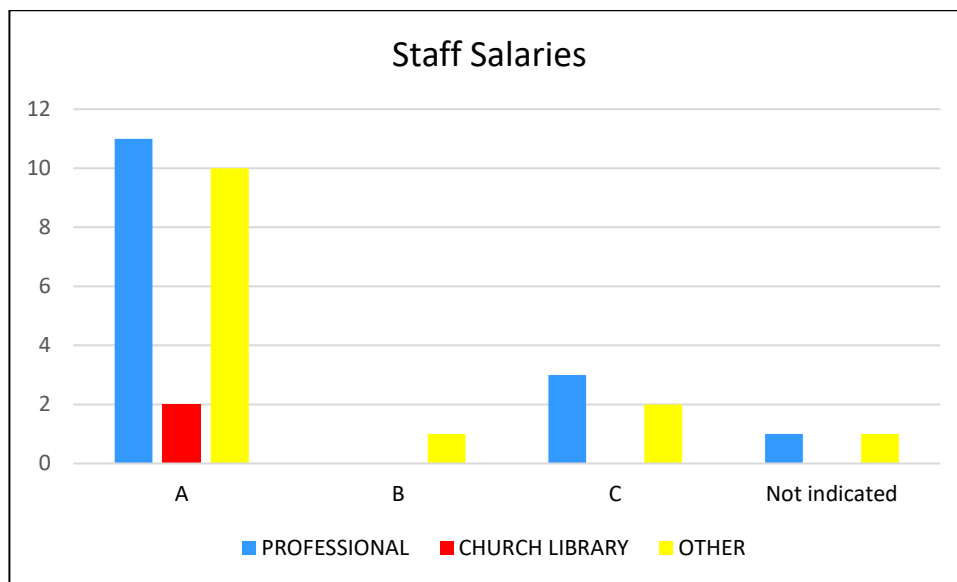

TABLE 10 2025 STAFF SALARIES

Q80	PROFESSIONAL	CHURCH LIBRARY	OTHER				
			HE INDUSTRY AWARD (GENERAL)	CLERKS AWARD	EDUCATION SERVICES (POSTSECONDARY) (GENERAL)	ENTERPRISE AGREEMENT	OTHER (NON-SPECIFIED, BY AGREEMENT)
A	11	2	2	1	2		5
B							1
C	3				1		1
Not indicated	1		1				
TOTAL	15	2	3	1	3	0	7

Discussion

Whilst it is pleasing to see most library staff are being paid at a professional or prescribed rate, it was noted by more than one respondent that wages were at the lower end of these scales.