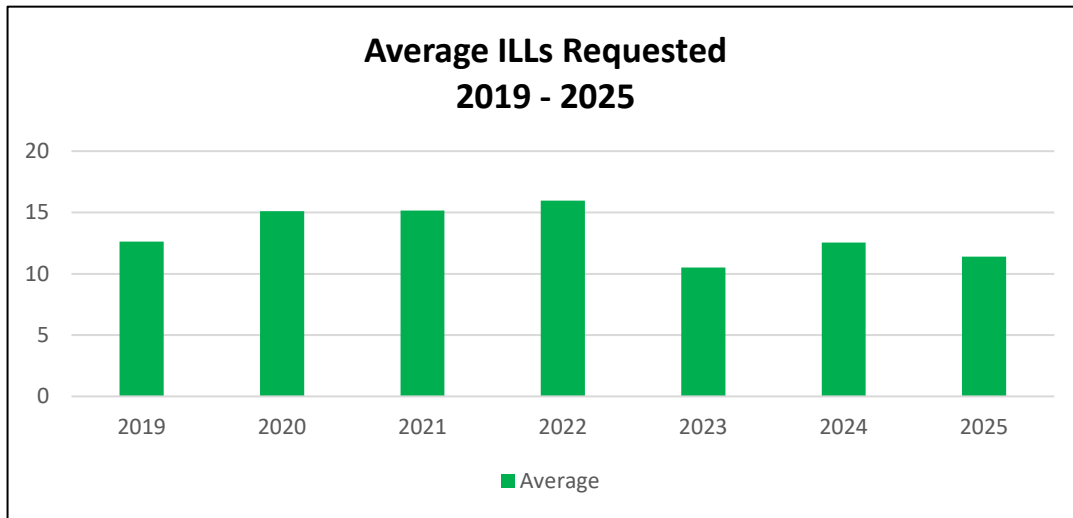

ANZTLA library requests for additional resources has remained steady over the last 6 years at 10-15 requests per library per year. These figures could demonstrate that ANZTLA core collections are generally fit for purpose, with no significant shift in the number of ILLs requested. This shows collection maturity and an alignment with curriculum and research needs at the responding libraries. The peak in ILLs supplied in 2020 is likely Covid-driven and the following ‘decline’ likely suggests a return to normal supply rates rather than a loss in resource relevance.