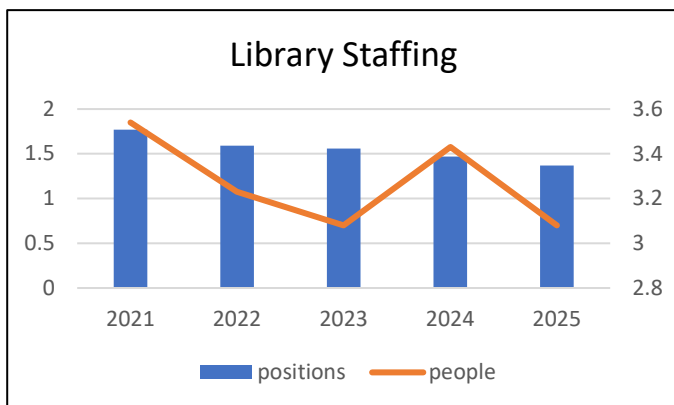

A B C	INSTITUTION	LIBRARY	STATE NZ	Q1	Q2	Q3	Q4	Q5	Q6
A	Presbyterian Theological College	Swanton Library	VIC	1.2			0.04	1.24	3
A	Queensland Theological College	Gibson-Radcliffe Memorial Library	QLD	1		0.35	0.61	1.96	7
A	Saints Cyril and Methodius Orthodox Institute	Metropolitan Hilarion Research Library	VIC	0.4				0.4	1
A	Sparrows College	Sparrows College Library	WA		0.1			0.1	1
A	St Andrew's Hall		VIC	0.2				0.2	1
B	St Benedict's Monastery	St Benedict's Monastery Library	NSW	0.2				0.2	1
A	St Francis College	Roscoe Library	QLD	1	0.4		0.35	1.75	10
A	Sydney Missionary and Bible College	Kerr Library	NSW	1.25	0.9	0.7		2.85	10
A	Te Kupenga Catholic Theological College	Colin Library	NZ	1		0.2		1.2	2
A	Trinity Theological College	Trinity Theological College Library	WA	0.56		0.36	0.2	1.12	5
A	Uniting College of Leadership and Theology	Adelaide Theological Library	SA	1.1		*		1.1	3
A	Wollaston Theological College	The Wollaston Library	WA	1			0.08	1.08	4
	Yarra Theological Union	Redemptorist Libraries	VIC	0.4				0.4	1
TOTAL				33.395	9.55	7.76	3.063	53.768	121
AVERAGE				1.02	0.73	0.52	0.28	1.39	3.08

* hours not provided

Discussion

It is interesting that our libraries have an average of 1.39 positions, but they are filled by more than 3 people in 2025. It may indicate that job-share and more part-time work is being utilised in our libraries. The number of positions has decreased slightly over the last five years but the number of people filling those positions has varied more significantly over the same period.