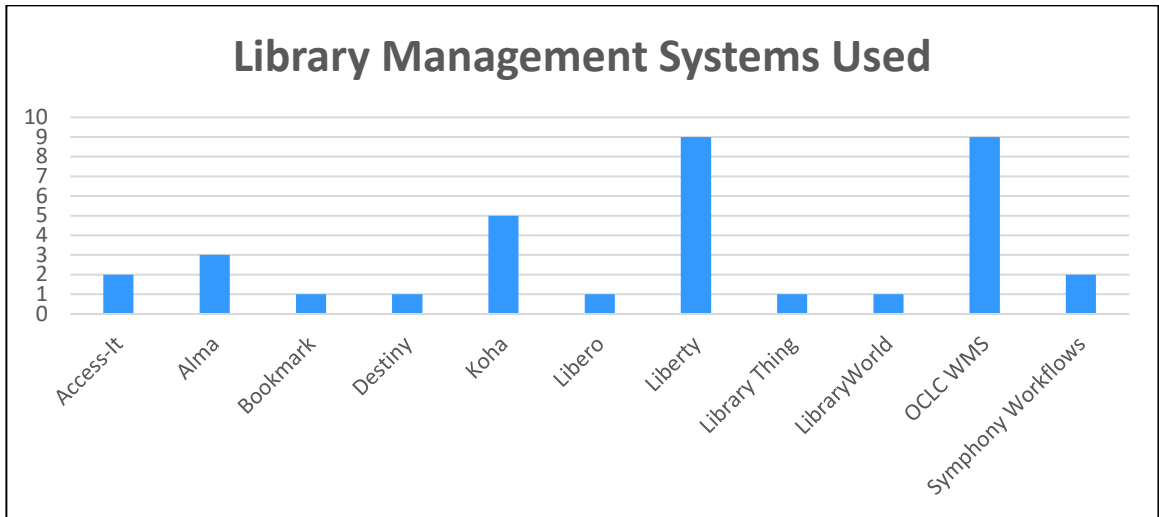

TABLE 11 2025 GENERAL LIBRARY INFORMATION

A B C	INSTITUTION	LIBRARY	STATE NZ	CLASSIFICATION SYSTEM USED	AUTHENTICATION SYSTEM USED	USE LADD/TE PUNA FOR ILL REQUESTS?	CONTRIBUTE HOLDINGS TO TROVE/TE PUNA?	SOCIAL MEDIA USED						
								FACEBOOK	INSTAGRAM	LIBRARY BLOG	OTHER SOCIAL MEDIA	FREQUENCY OF POSTS		
								Q84	Q85	Q86	Q87	Q88		
A	Alphacrucis College	ACNZ Library	NZ	LC		N	N							
C	Alphacrucis University College	Adelaide Campus Library	SA	Dewey	EZProxy	Y	Y							
C		Brisbane Campus Library	QLD											
C		Hobart Campus Library	TAS											
C		Melbourne Campus Library	VIC											
C		Sydney Campus Library	NSW											
A	Australian Lutheran College	Australian Lutheran College Library	SA	Pettee		Y	Y							
C	Bethlehem Tertiary Institute	Bethlehem Tertiary Institute Library	NZ	Dewey	OpenAthens	N	N							
A	Bible College SA	Burrow Library	SA			N	N							
A	Bishopdale College	Bishop Sutton Library	NZ	LC		N	N							
A	Booth College of Mission	Booth College of Mission Library	NZ	Dewey		Y	Y	Y	Y				Weekly	
A	Campion College Australia	Gina Rinehart Library	NSW											
A	Catholic Theological College	Mannix Library	VIC	Dewey	EZProxy	Y								
A	Chinese Theological College Australia	CTCA Library	NSW	LC	OpenAthens	N	Y							
A	Christ College	Christ College Library	NSW	Pettee		N	N							