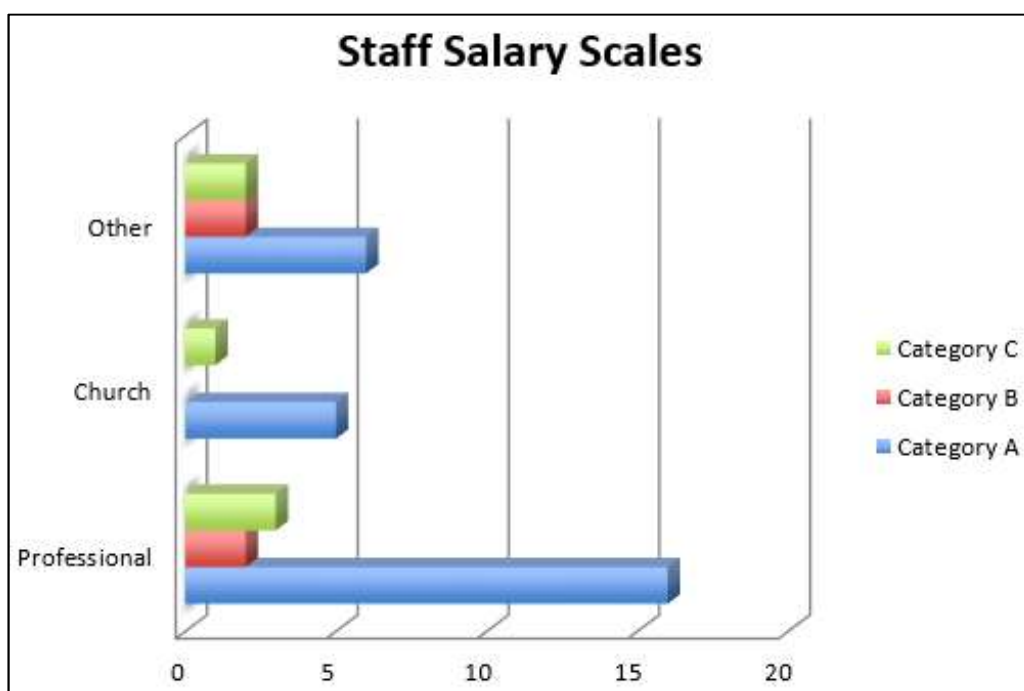

TABLE 11 2015 - General

TABLE 10 2015 – Staff Salary Scale

	Staff Salary Scales		
	Professional	Church	Other
Category A	16	5	6
Category B	2		2
Category C	3	1	2