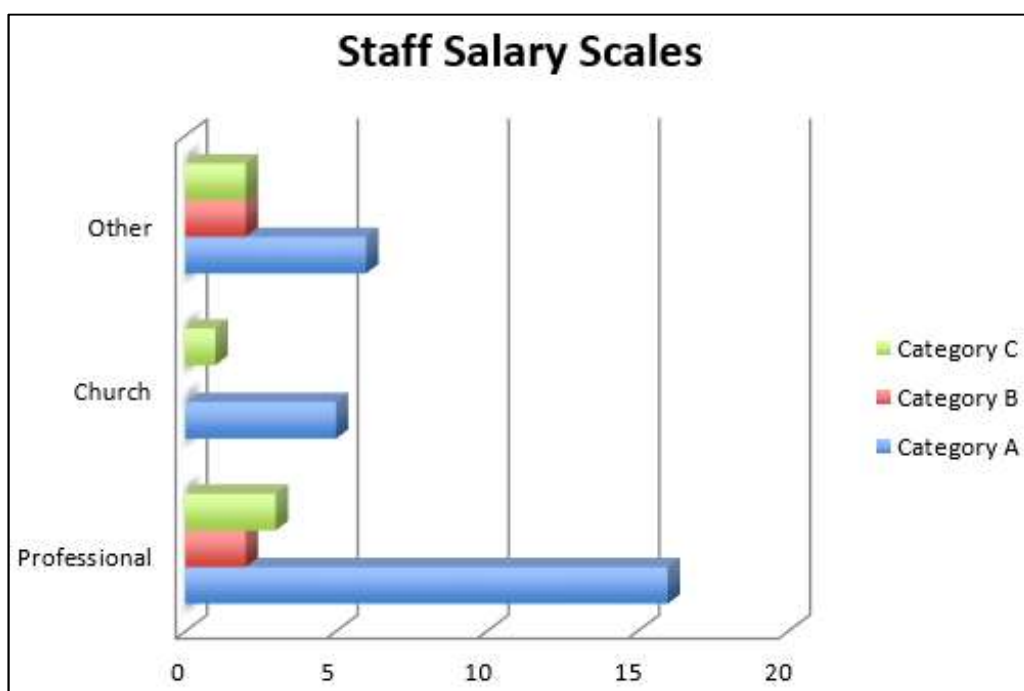

TABLE 10 2015 – Staff Salary Scale

	Staff Salary Scales		
	Professional	Church	Other
Category A	16	5	6
Category B	2		2
Category C	3	1	2

TABLE 11 2015 - General

			LMS Used	Modules Used	Classification System Used
CAT	LIBRARY	LOC	Q72	Q73	Q74
A	Adelaide College of Divinity - Adelaide Theological Library	SA	ALMA	CI CA O	Dewey
A	Adelaide College of Ministries	SA	Bookmark	SC CI CA O	Dewey
A	Australian Lutheran College - Löhe Memorial Library	SA	SirsiDynix Symphony	CI CA O	Pettee
A	Bible College of South Australia - Burrow Library	SA	Liberty	SC CI CA O	Dewey
A	Campion College - Rev Dr Leo Kelly Library	NSW	ALMA	CI CA O	Dewey
A	Carey Baptist College - Ayson Clifford Library	NZ	Liberty	A CI S CA O	Dewey
B	The Carmelite Library	VIC	Liberty	CI CA O	Dewey
B	Catholic Diocese of Auckland - Catholic Diocese of Auckland Library	NZ	Liberty	CI CA O	Dewey
B	Catholic Education Office, Bathurst - Catholic Resource Centre	NSW	Alice	CI S CA O	Dewey
A	Catholic Institute of Sydney - Veech Library	NSW	Alma	A CI S CA O	Dewey (Veech Developed hybrid)
B	Catholic Library of Western Australia	WA	Access-IT Library	SC A CI S CA O	Dewey
A	Catholic Theological College - Mannix Library	VIC	SirsiDynix Horizon	CI CA O	Dewey
	Christ College - Christ College Library	NSW	Access-IT Library	SC A CI CA O	Pettee
C	Christian Heritage College Library	QLD	ExLibris	A CI CA O	Dewey
A	Divine Word Missionaries - Patrick Murphy Memorial Library	VIC	Koha	A CI CA O	Dewey
C	Eastern College Australia - Leo Harris Resource Centre	VIC	Destiny		Dewey
	Franciscan Order of Friars Minor - St Paschal Library	VIC	Liberty	A CI S CA O Man	Dewey (Walsh modification 200s Dewey)
A	Harvest Bible College - QLD Library	QLD	Koha	SC A CI S CA O	Dewey
A	Harvest Bible College - VIC Library	VIC	Koha	SC A CI S CA O	Dewey
A	Harvest Bible College - WA Library	WA	Koha	SC A CI S CA O	Dewey
A	Laidlaw College - Deane Memorial Library	NZ	Liberty	SC A CI S CA O	LoC