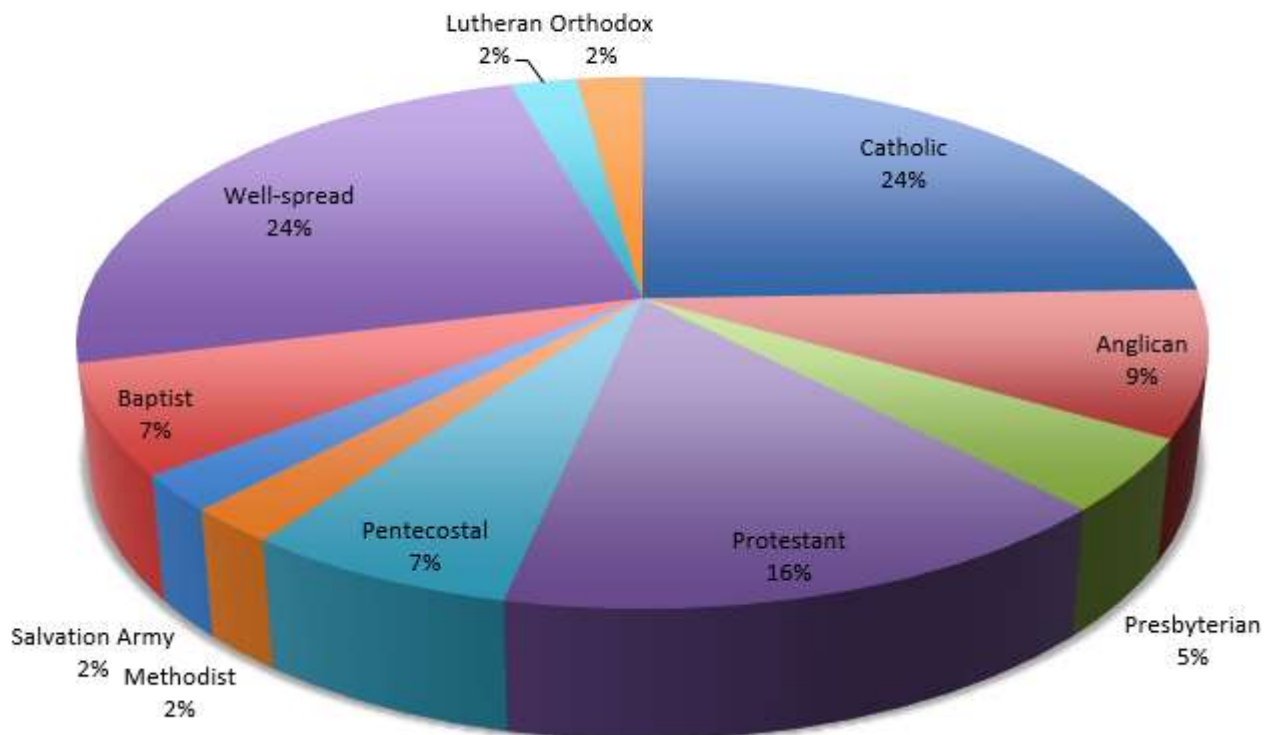

Predominant Denomination of Collections

TABLE 2 2015 – Library Staff

CAT	LIBRARY	LOC	Professional Positions	Para-professional	Support Staff Positions	Volunteer Positions	Total Library Positions	Total Library Staff (# people)
			Q1	Q2	Q3	Q4	Q5	Q6
A	Adelaide College of Divinity - Adelaide Theological Library	SA	1.4	0.7		0.15	2.25	6
A	Adelaide College of Ministries	SA			0.2	0.1	0.3	3
A	Australian Lutheran College - Löhe Memorial Library	SA	3.3		0.4	3	3.7	8
A	Bible College of South Australia - Burrow Library	SA	0.4			0.7	1.1	4
A	Campion College - Rev Dr Leo Kelly Library	NSW	1		4		5	5
A	Carey Baptist College - Ayson Clifford Library	NZ	2	1	1		4	5
B	The Carmelite Library	VIC	1.33			5	1.33	7
B	Catholic Diocese of Auckland - Catholic Diocese of Auckland Library	NZ	1			2	3	3
B	Catholic Education Office, Bathurst - Catholic Resource Centre	NSW	1				1	
A	Catholic Institute of Sydney - Veech Library	NSW	2.5	2	0.5			5
B	Catholic Library of Western Australia	WA	2	2	1			5
A	Catholic Theological College - Mannix Library	VIC	2.4	1.8			4.2	5
	Christ College - Christ College Library	NSW	1				1	1
C	Christian Heritage College Library	QLD	1	1	1.3		3.3	6
A	Divine Word Missionaries - Patrick Murphy Memorial Library	VIC	0.33				0.33	1
C	Eastern College Australia - Leo Harris Resource Centre	VIC	2		0.4	0.6	3	4
	Franciscan Order of Friars Minor - St Paschal Library	VIC	1.8		0.6		2.4	3
A	Harvest Bible College - QLD Library	QLD		0.2			0.2	1
A	Harvest Bible College - VIC Library	VIC	1			0.2	1.2	2
A	Harvest Bible College - WA Library	WA				0.6	0.6	1
A	Laidlaw College - Deane Memorial Library	NZ	2.66		0.66		3.32	5
C	Lifeway College - Edenz College Library	NZ	0.7				0.7	1
A	Malyon College - Malyon College Library	QLD	0.86			0.3	1.16	4
	Mary Andrews College	NSW		0.33	0.75		1.08	3