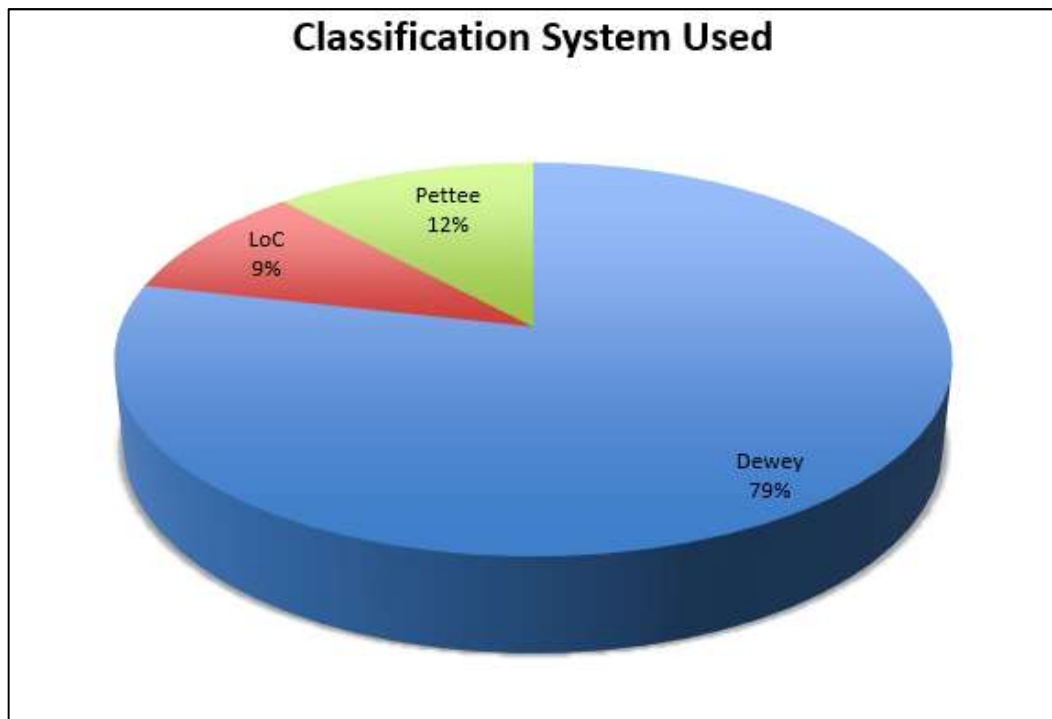

CAT	LIBRARY	LOC	Q72	Q73	Q74
A	Uniting Church in Australia - Camden Theological Library	NSW	OCLC WorldShare	A CI S CA O	LoC Pettee
A	Vianney College - St Ann's Library	NSW	Destiny	SC CI CA O	Dewey
A	Vose Seminary - Vose Library	WA	Liberty	SC CI S CA O	Dewey
A	Whitley College - Geoffrey Blackburn Library	VIC	Liberty	A CI S CA O	Dewey

Modules Used Codes
SC = Self Circulation
A = Acquisitions
CI = Circulation
S = Serials
CA = Cataloguing
O = OPAC
R = Reports
ILL = ILL