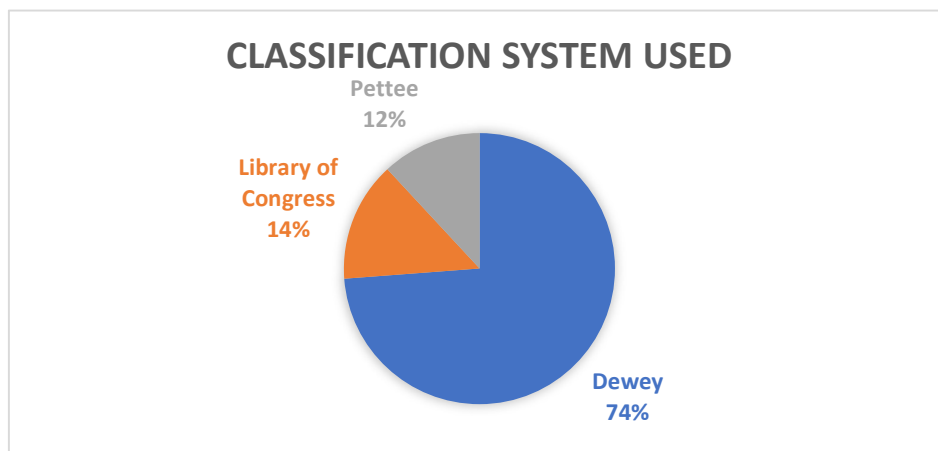

ABC	INSTITUTION	LIBRARY	LOC	Q77
A	Salvation Army Booth College of Mission	Salvation Army Booth College of Mission Library	NZ	
A	St Athanasius Coptic Orthodox Theological College	St Athanasius College Library	VIC	Dewey
B	St Benedict's Monastery	St Benedict's Monastery Library	NSW	Dewey / Lynn Peterson
A	St Cyril's Coptic Orthodox Theological College	St Cyril's Theological Library	NSW	Dewey
A	St Francis College	Roscoe Library	QLD	Dewey
	St Mark's National Theological Centre	St Mark's Anglican National Memorial Library	ACT	Pettee
A	Sydney Missionary and Bible College	Kerr Library	NSW	Dewey
C	Tabor	Tabor Library	SA	
	The Salvation Army, Australian Eastern Territory	Booth College Library	NSW	Dewey
A	Trinity Theological College	Trinity Theological College Library	WA	Dewey
A	Uniting Church in Australia	Camden Theological Library	NSW	Pettee, LoC
A	Vianney College	St Ann's Library	NSW	Dewey
A	Vose Seminary	Vose Seminary Library	WA	Dewey
A	Whitley College	Geoffrey Blackburn Library	VIC	Dewey