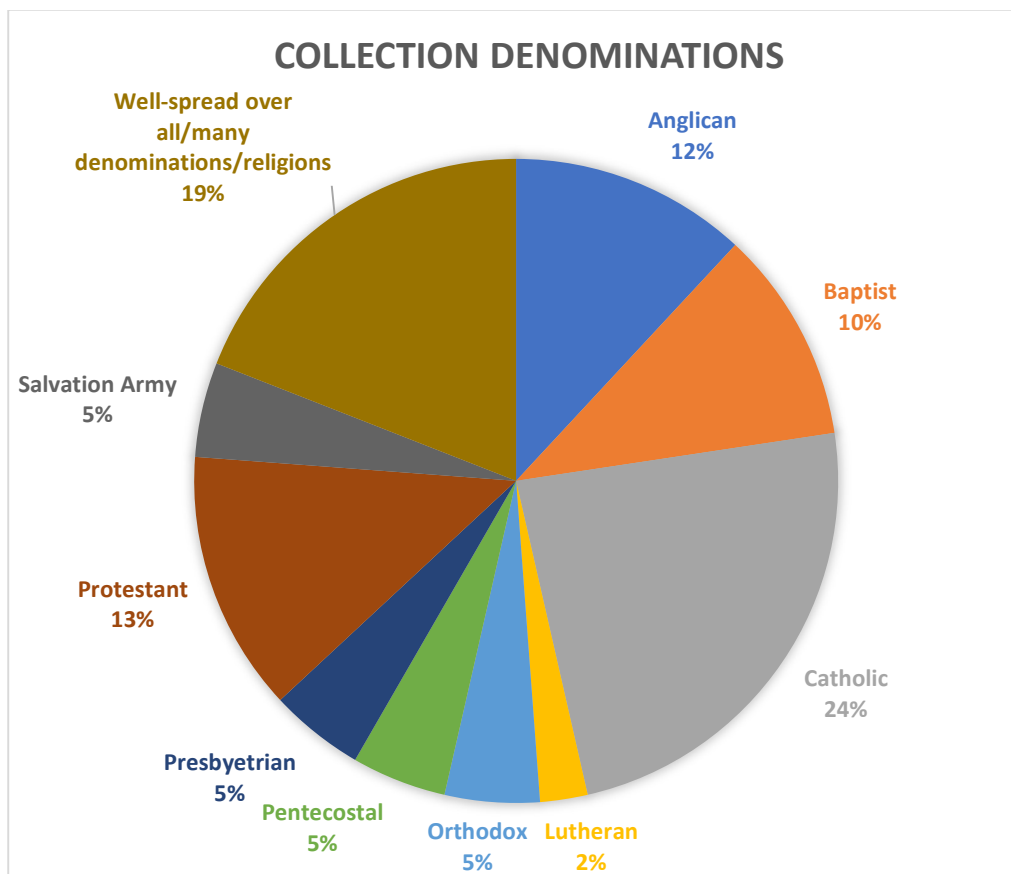

TABLE 2 2017 Library Staff

A B C	INSTITUTION	LIBRARY	LOC	PROF LIBRARIAN POSITIONS		LIBRARY SUPPORT STAFF	VOLUNTEER POSITIONS	TOTAL LIBRARY POSITIONS	TOTAL LIBRARY STAFF
				Q1	Q2				
C	Australian College of Christian Studies	Emmaus Library	NSW		1		1	2	2
A	Australian Lutheran College	Löhe Memorial Library	SA	3.3		0.4	3	3.7	8
A	Bible College of South Australia	Burrow Library	SA	0.5			0.8	4.9	5
A	Brisbane School of Theology	WJ Tunley Library	QLD	0.8			0.3	1.1	4
C	Campion College Australia	Rev Dr Leo Kelly Library	NSW	1		0.33		1.33	
A	Carey Baptist College	Ayson Clifford Library	NZ	2	0.5	0.2		2.07	2.07
B	Catholic Diocese of Auckland	Catholic Diocese of Auckland Library	NZ	0.5	0.5			1	2
B	Catholic Education Office	Catholic Resources & Information Service	SA		1		1.5	1.1	4
	Catholic Education Office of Western Australia	Catholic Library of Western Australia	WA	1	2	1		4	4
A	Catholic Institute of Sydney	Veech Library	NSW	2	2.34	0.39		4.73	13
A	Christ College	Christ College Library	NSW	1			0.33	1.33	2
C	Christian Heritage College	Christian Heritage College Library	QLD	1	1	1.3		3.3	6
A	Divine World Missionaries	Patrick Murphy Memorial Library	VIC	0.4				0.4	1
C	Eastern College Australia	Leo Harris Resource Centre	VIC	1.4			0.6	2	3
C	Edenz Colleges	Edenz Colleges Library	NZ	0.7				0.7	1
	Franciscan Order of Friars Minor	St Paschal Library	VIC	1.8	0.6	0.33	0.9	3.63	5
A	Harvest Bible College	VIC Library	VIC	1				1	1