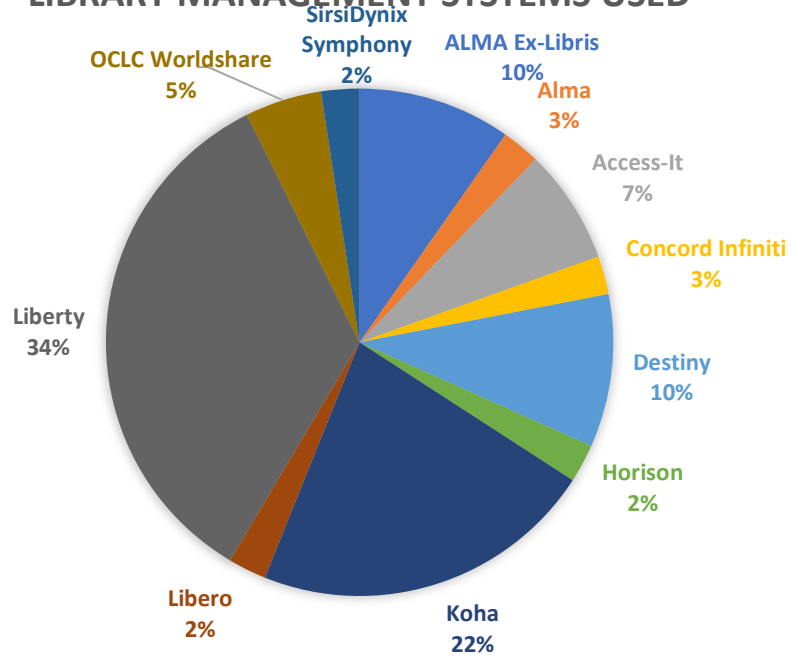

LIBRARY MANAGEMENT SYSTEMS USED