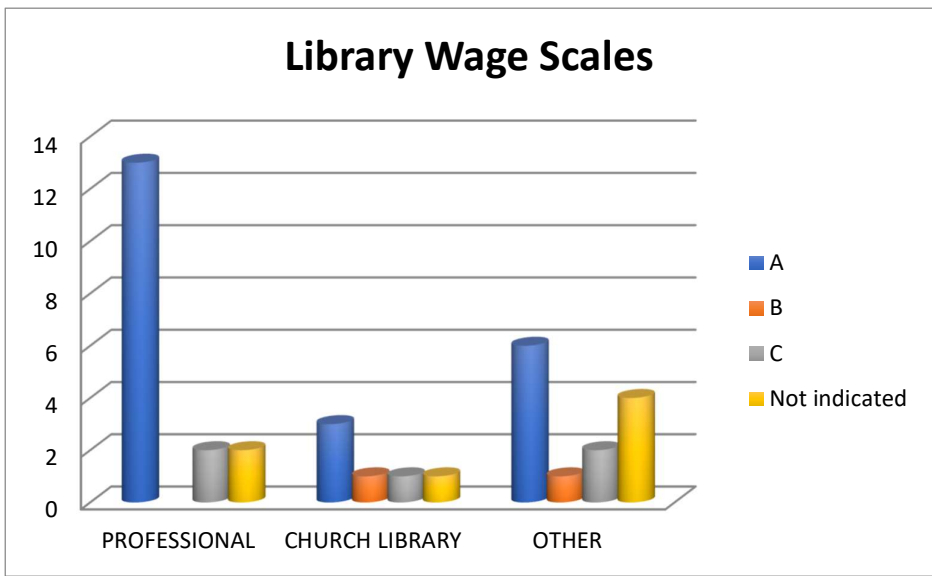

TABLE 10 2017 STAFF SALARIES

Q73		PROFESSIONAL	CHURCH LIBRARY	OTHER
	A	13	3	6
	B		1	1
	C	2	1	2
	TOTAL	2	1	4

TABLE 11 2016 GENERAL LIBRARY INFORMATION

A B C	INSTITUTION	LIBRARY	LOC	LMS USED	DISCOVERY LAYER USED
				Q74	Q75
C	Australian College of Christian Studies	Emmaus Library	NSW	Koha	
A	Australian Lutheran College	Löhe Memorial Library	SA	SirsiDynix Symphony	WorldCat
A	Bible College of South Australia	Burrow Library	SA	Liberty	
A	Brisbane School of Theology	WJ Tunley Library	QLD	Destiny	
C	Campion College Australia	Rev Dr Leo Kelly Library	NSW	ALMA Ex Libris	Primo
A	Carey Baptist College	Ayson Clifford Library	NZ	Liberty	EBSCO EDS
B	Catholic Diocese of Auckland	Catholic Diocese of Auckland Library	NZ	Liberty	
B	Catholic Education Office	Catholic Resources & Information Service	SA	Concord Infiniti	
	Catholic Education Office of Western Australia	Catholic Library of Western Australia	WA	Access-IT	EBSCO EDS
A	Catholic Institute of Sydney	Veech Library	NSW	Alma	Primo
A	Christ College	Christ College Library	NSW	Access-IT	
C	Christian Heritage College	Christian Heritage College Library	QLD	ALMA Ex Libris	Primo
A	Divine World Missionaries	Patrick Murphy Memorial Library	VIC	Koha	UDHub
C	Eastern College Australia	Leo Harris Resource Centre	VIC	Destiny	EBSCO EDS
C	Edenz Colleges	Edenz Colleges Library	NZ	Access-IT	
	Franciscan Order of Friars Minor	St Paschal Library	VIC	Liberty	
A	Harvest Bible College	VIC Library	VIC	Koha	
A	Harvest Bible College	WA Library	WA	Koha	
A		John Kinder Theological Library	NZ	Koha	EBSCO EDS
A	Laidlaw College	Deane Memorial Library	NZ	Liberty	EBSCO EDS
A	Malyon College	Malyon College Library	QLD	Liberty	
	Mary Andrews College		NSW	Libero	
C	Morling College	Gilbert Wright Library	NSW	Liberty	
A	Nazarene Theological College	John D. Fulton Library	QLD	Destiny	