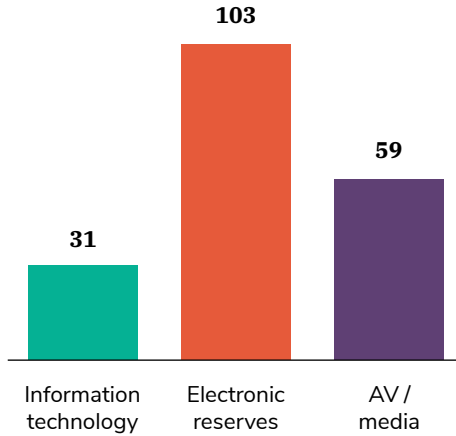

The full data set is available on the My Atla Web Portal.

PART A

LIBRARY CHARACTERISTICS

1. Which of the following most accurately describes your institution's library?

2. Is your library the primary source of support on your campus for:

Trinity College Faculty of Divinity
Trinity Episcopal School for Ministry
Trinity Evangelical Divinity School
Trinity Lutheran Seminary at Capital University
Tyndale University College & Seminary
Union Presbyterian Seminary
Union Theological Seminary
United Lutheran Seminary
United Theological Seminary
United Theological Seminary of the Twin Cities
University of Chicago Divinity School
University of Dubuque Theological Seminary
University of Notre Dame Department of Theology
University of St. Mary of the Lake Mundelein Seminary
University of St. Michael's College
University of St. Thomas School of Theology
University of the South School of Theology
Urshan Graduate School of Theology
Vancouver School of Theology
Vanderbilt University Divinity School
Villanova University Department of Theology and Religious Studies
Virginia Theological Seminary
Wake Forest University School of Divinity
Wartburg Theological Seminary
Wesley Biblical Seminary
Wesley Seminary at Indiana Wesleyan University
Wesley Theological Seminary
Western Seminary
Western Theological Seminary
Westminster Theological Seminary
Westminster Theological Seminary in California
Winebrenner Theological Seminary
Wisconsin Lutheran Seminary
World Mission University School of Theology
Wycliffe College
Yale University Divinity School