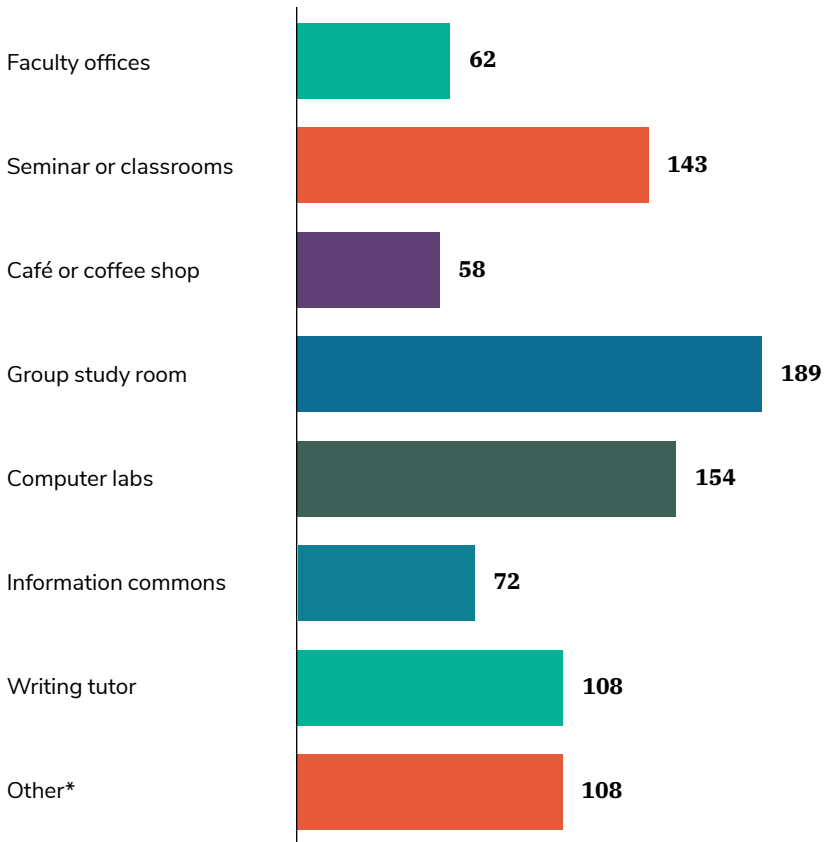

3. Do you use offsite storage?

Of the 58 libraries who responded in the affirmative, it was reported that an average of 15.16% of the total library collection was stored offsite, with the average number of volumes being 109,518. Among the other items stored offsite were audio visual materials, archival materials, bound periodicals, monographs, and unprocessed materials. Some also reported that offsite storage could refer to another building on campus.

4. What other spaces or services are offered and/or housed in your library?

* Includes archives, bookstore, curriculum centers, denominational materials, galleries, language labs, museums, other offices/centers, PhD study rooms and carrels, special collections, tech support, multi-faith prayer room, makerspace, university archives, and vending machines/lunchroom.