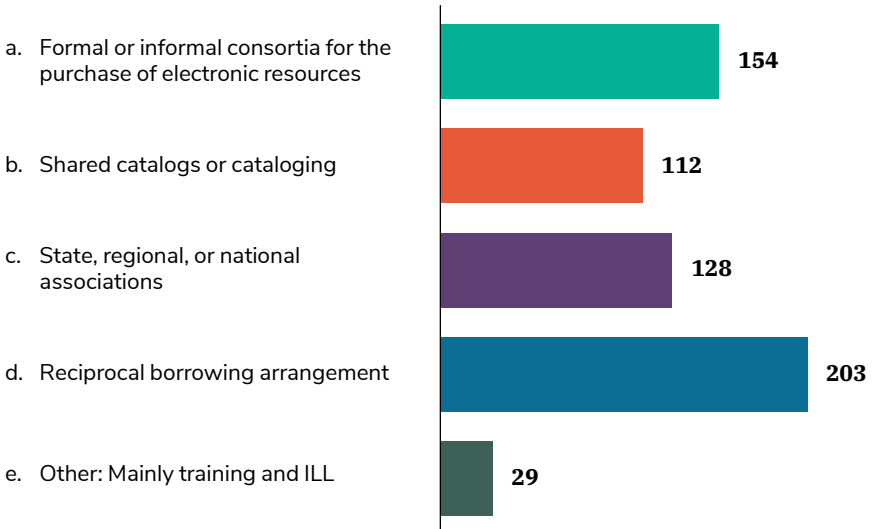

The full data set is available on the My Atla Web Portal.

PART A

LIBRARY CHARACTERISTICS

1. Which of the following most accurately describes your institution's library?

2. Is your library the primary source of support on your campus for:

3. Does the library of your institution have consortial arrangements for providing library services with one or more other institutions? (Yes – 215) If yes, please identify the consortia/um and briefly describe the arrangement: