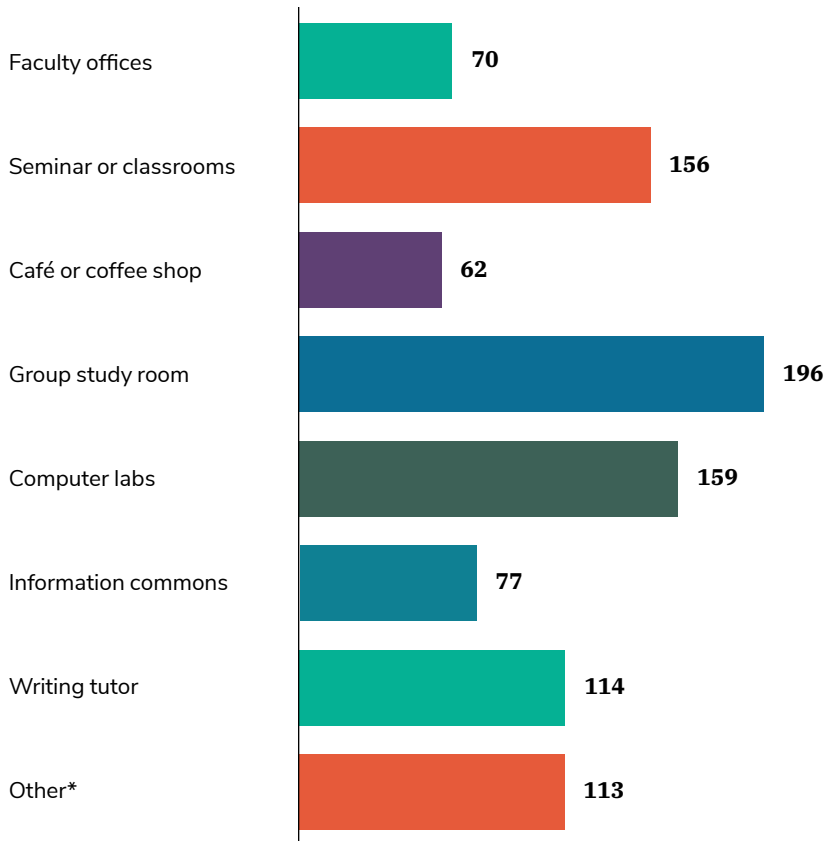

3. Do you use offsite storage?

Of the 52 libraries who responded in the affirmative, it was reported that an average of 18% of the total library collection was stored offsite, with the average number of volumes being 91,431. Among the other items stored offsite were audiovisual materials, archival materials, bound periodicals, monographs, and unprocessed materials. Some also reported that offsite storage could refer to another building on campus.

4. What other spaces or services are offered and/or housed in your library?

* Includes archives, bookstores, curriculum centers, denominational materials, galleries, language labs, museums, other offices/centers, PhD study rooms and carrels, special collections, tech support, multi-faith prayer room, makerspace, university archives, and vending machines/lunchroom.