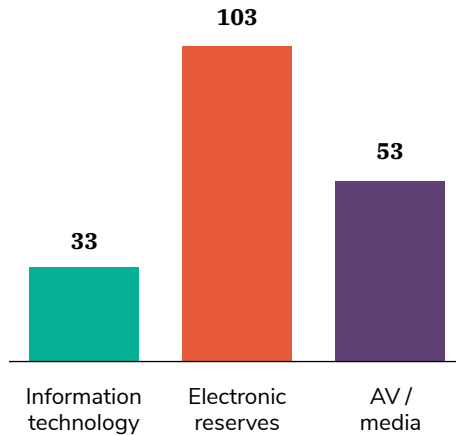

The full data set is available on the [My Atla Web Portal](#).

PART A

LIBRARY CHARACTERISTICS

1. Which of the following most accurately describes your institution's library?

2. Is your library the primary source of support on your campus for:

University of Notre Dame Department of Theology
University of St. Mary of the Lake Mundelein Seminary
University of St. Michael's College
University of St. Thomas School of Theology
University of the South School of Theology
Urshan Graduate School of Theology
Vancouver School of Theology
Vanderbilt University Divinity School
Villanova University Department of Theology and Religious Studies
Virginia Theological Seminary
Wake Forest University School of Divinity
Wartburg Theological Seminary
Wesley Biblical Seminary
Wesley Seminary
Wesley Theological Seminary
Western Seminary
Western Theological Seminary
Westminster Theological Seminary
Westminster Theological Seminary in California
Winebrenner Theological Seminary
Wisconsin Lutheran Seminary
World Mission University School of Theology
Wycliffe College
Yale University Divinity School