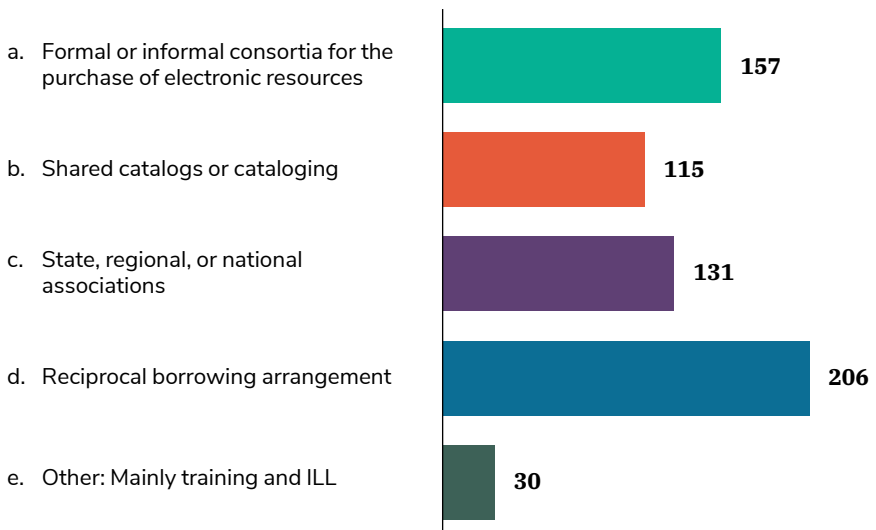

The full data set is available on the [My Atla Web Portal](#).

PART A

LIBRARY CHARACTERISTICS

1. Which of the following most accurately describes your institution's library?

2. Is your library the primary source of support on your campus for:

3. Does the library of your institution have consortial arrangements for providing library services with one or more other institutions? (Yes – 222) If yes, please identify the consortia/um and briefly describe the arrangement: