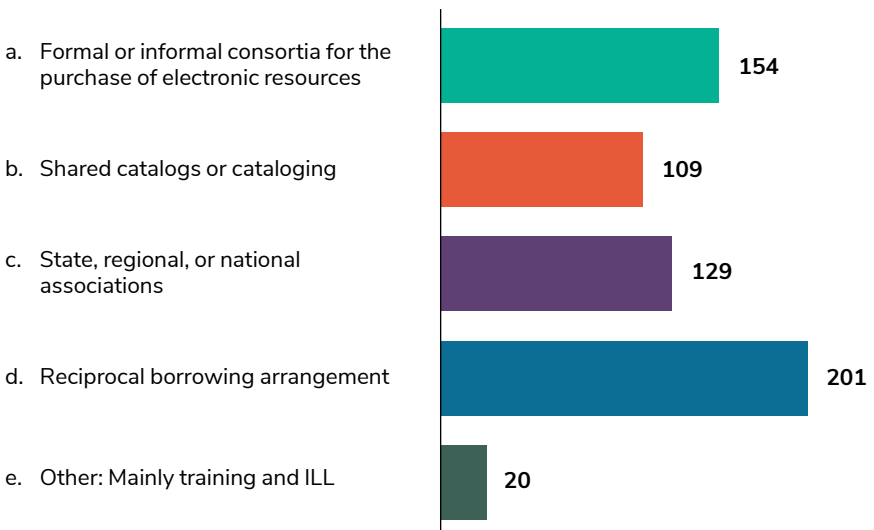

## PART A

### LIBRARY CHARACTERISTICS

#### 1. Which of the following most accurately describes your institution's library?

**2. Is your library the primary source of support on your campus for:**

**3. Does the library of your institution have consortial arrangements for providing library services with one or more other institutions? (Yes – 212) If yes, please identify the consortia/um and briefly describe the arrangement:**