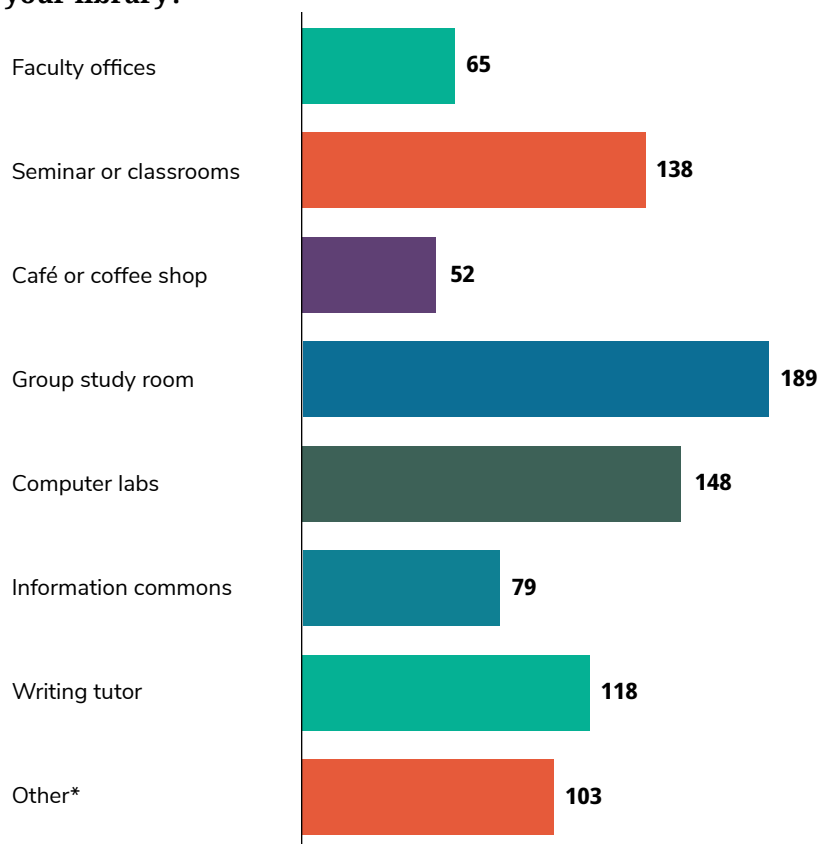

3. Do you use offsite storage?

Of the 44 libraries who responded in the affirmative, it was reported that an average of 26% of the total library collection was stored offsite, with the average number of volumes being 133,133. Among the other items stored offsite were archival materials, bound periodicals, rare books, art, and unprocessed materials. Some reported that offsite storage could refer to another building on campus.

4. What other spaces or services are offered and/or housed in your library?

* Includes archives, bookstores, curriculum centers, denominational materials, galleries, language labs, museums, other offices/centers, study rooms and carrels, special collections, tech support, Zoom classrooms, makerspace, university archives, lactation rooms, and vending machines/lunchroom.